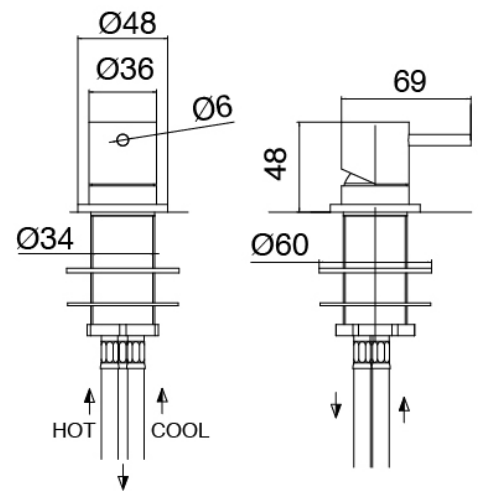

### Column-mounted washbasin spout

Cod: 3300T099A00

Column-mounted washbasin spout

### Single-lever mixer

Cod: 3300M108A00

Surface single lever mixer - Ø36mm

Finiture disponibili:

finiture speciali su richiesta salvo quantitativi minimi di ordine garantiti

brush steel

ASAS