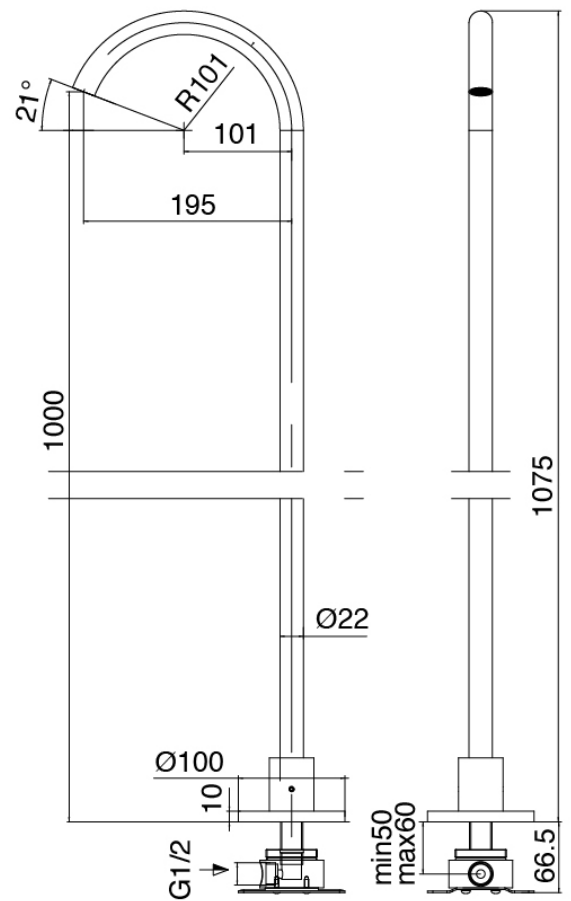

## Modern - Washbasin mixer on top

Codice kit: 3300 GLT-060

Washbasin mixer on top with column-mounted washbasin spout

### Concealed part

Cod: 3300B099A00

Column-mounted - Built-in part

### Column-mounted washbasin spout

Cod: 3300T099A00

Column-mounted washbasin spout

### Single-lever mixer

Cod: 3300M108A00

Surface single lever mixer - Ø36mm

Finiture disponibili:

finiture speciali su richiesta salvo quantitativi minimi di ordine garantiti

brush steel

ASAS