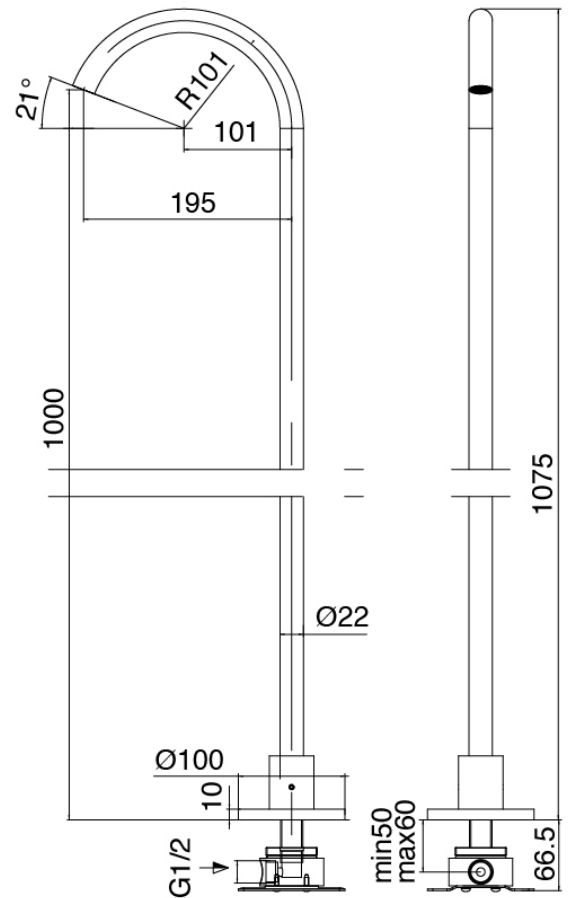

## Modern - Washbasin mixer on top

Codice kit: 3300 GLT-060

Washbasin mixer on top with column-mounted washbasin spout

### Concealed part

Cod: 3300B099A00

Column-mounted - Built-in part

### Column-mounted washbasin spout

Cod: 3300T099A00

Column-mounted washbasin spout

### Single-lever mixer

Cod: 3300M108A00

Surface single lever mixer - Ø36mm

Finiture disponibili:

finiture speciali su richiesta salvo quantitativi minimi di ordine garantiti

brush steel

ASAS