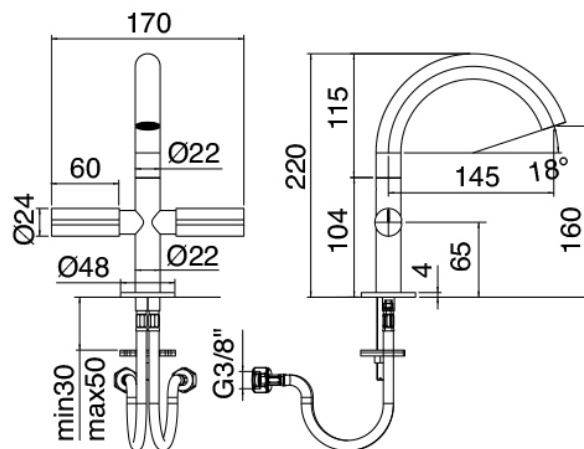

Modern - Traditional washbasin tap

Codice kit: 3301 BLX-020

Traditional washbasin tap single-hole without plug

Componenti

Single-hole tap

Cod: 33013102A00

Single-hole washbasin set w/revolving spout - 145 x
h160mm