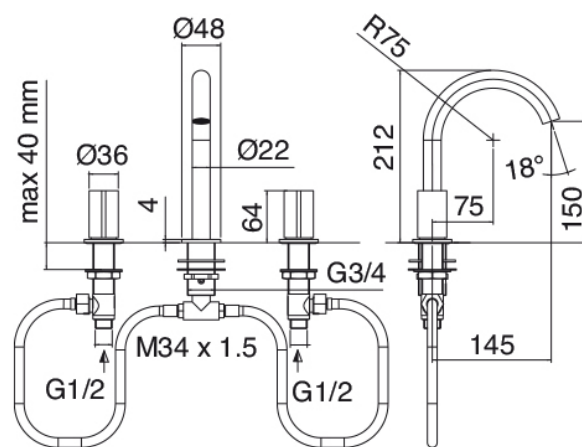

Modern - Traditional washbasin tap

Codice kit: 3301 BLX-010

Traditional washbasin tap 3-holes revolving spout without plug

Componenti

Tap set

Cod: 33010102A02

Washbasin set with revolving spout - 145 x h150mm