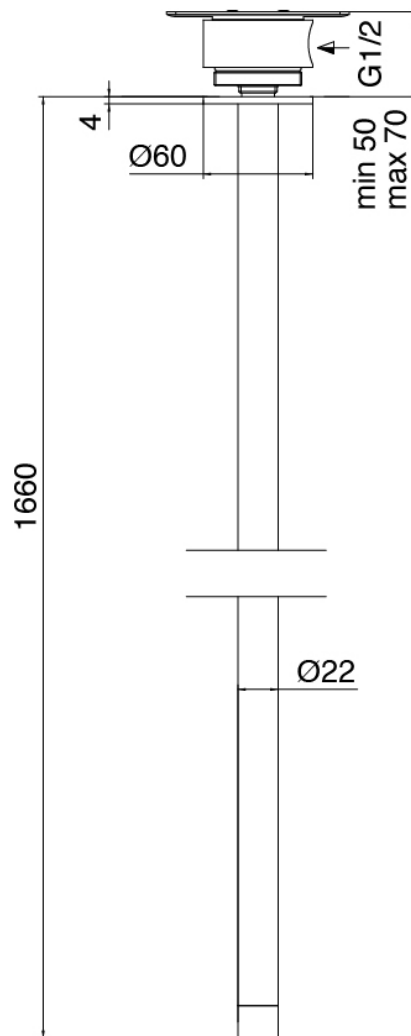

Ceiling-mounted washbasin spout

Cod: 33000110A00

Ceiling-mounted washbasin spout

Finiture disponibili:

finiture speciali su richiesta salvo quantitativi minimi di ordine garantiti

brush steel

ASAS