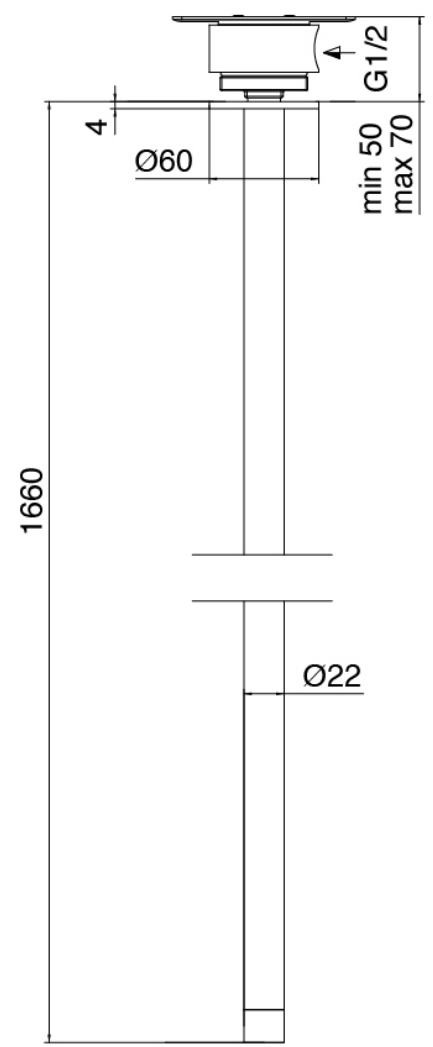

Modern - Traditional built-in washbasin tap

Codice kit: 3301 BLI-090

Traditional built-in washbasin tap with ceiling-mounted washbasin spout

Componenti

Concealed part

Cod: 3301B402A00

3 holes built-in shower - concealed part

3 holes tap control

Cod: 3301A402A00

3 holes built-in washbasin/shower - external part

Concealed part

Cod: 3300B110A00

Ceiling-mounted - concealed part

Ceiling-mounted washbasin spout

Cod: 33000110A00