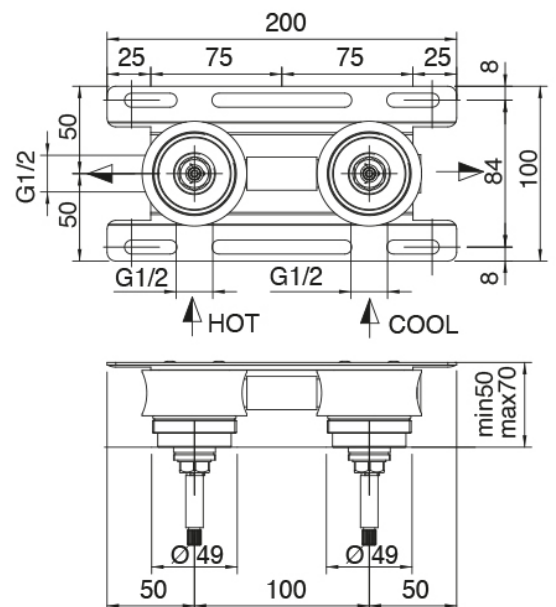

Modern - Traditional built-in washbasin tap

Codice kit: 3301 BLI-090

Traditional built-in washbasin tap with ceiling-mounted washbasin spout

Componenti

Concealed part

Cod: 3301B402A00

3 holes built-in shower - concealed part

3 holes tap control

Cod: 3301A402A00

3 holes built-in washbasin/shower - external part

Concealed part

Cod: 3300B110A00

Ceiling-mounted - concealed part

Ceiling-mounted washbasin spout

Cod: 33000110A00