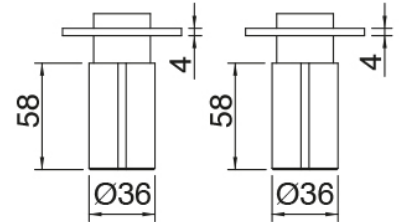

Modern - Traditional built-in washbasin tap

Codice kit: 3301 BLI-090

Traditional built-in washbasin tap with ceiling-mounted washbasin spout

Componenti

Concealed part

Cod: 3301B402A00

3 holes built-in shower - concealed part

3 holes tap control

Cod: 3301A402A00

3 holes built-in washbasin/shower - external part

Concealed part

Cod: 3300B110A00

Ceiling-mounted - concealed part

Ceiling-mounted washbasin spout

Cod: 33000110A00