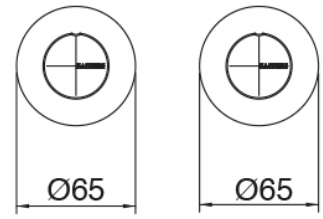

Modern - Traditional built-in washbasin tap

Codice kit: 3301 BLI-090

Traditional built-in washbasin tap with ceiling-mounted washbasin spout

Componenti

Concealed part

Cod: 3301B402A00

3 holes built-in shower - concealed part

3 holes tap control

Cod: 3301A402A00

3 holes built-in washbasin/shower - external part

Concealed part

Cod: 3300B110A00

Ceiling-mounted - concealed part

Ceiling-mounted washbasin spout

Cod: 33000110A00