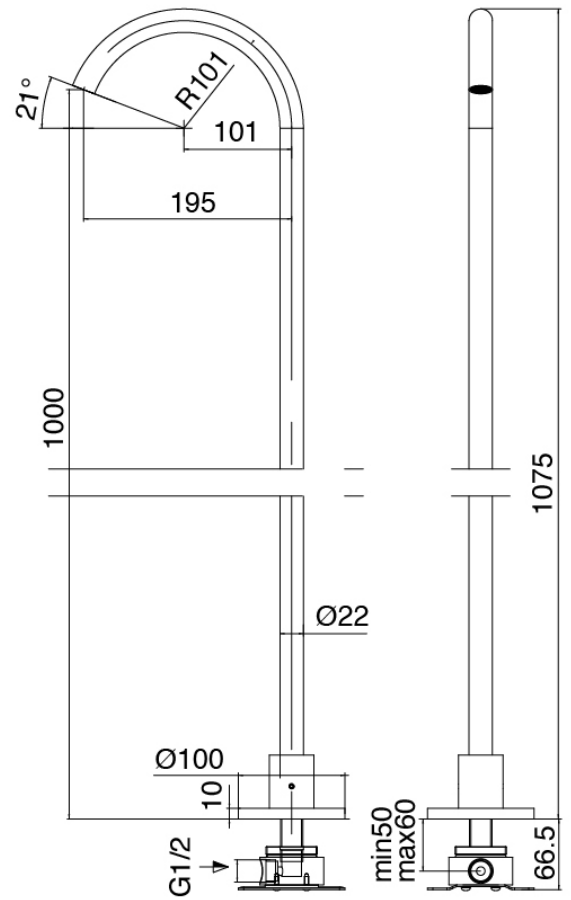

image not found or type unknown http://zazzeri.tesa.com.net/en/wp-content/uploads/2017/04/b3daf2_357a447007

Modern - Traditional built-in washbasin tap

Codice kit: 3301 BLI-080

Traditional built-in washbasin tap with column-mounted washbasin spout

Componenti

Concealed part

Cod: 3301B402A00

3 holes built-in shower - concealed part

3 holes tap control

Cod: 3301A402A00

3 holes built-in washbasin/shower - external part

Concealed part

Cod: 3300B099A00

Column-mounted - Built-in part

Column-mounted washbasin spout

Cod: 3300T099A00

Column-mounted washbasin spout

Finiture disponibili:

finiture speciali su richiesta salvo quantitativi minimi di ordine garantiti