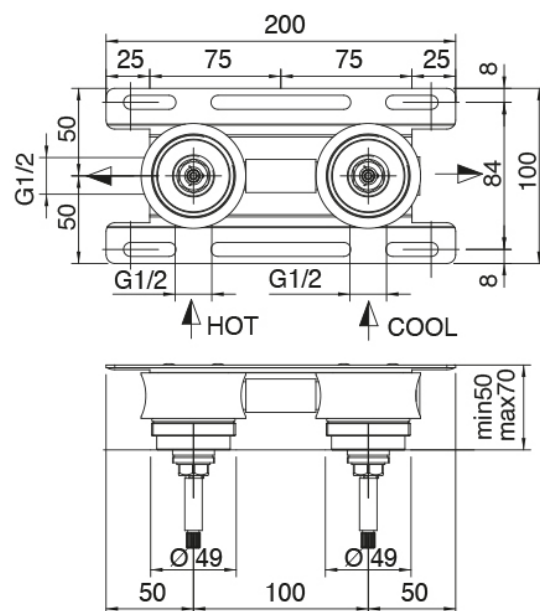

image not found or type unknown http://zazzeri.tesa.com.net/en/wp-content/uploads/2017/04/b3daf2_357a447007

Modern - Traditional built-in washbasin tap

Codice kit: 3301 BLI-080

Traditional built-in washbasin tap with column-mounted washbasin spout

Componenti

Concealed part

Cod: 3301B402A00

3 holes built-in shower - concealed part

3 holes tap control

Cod: 3301A402A00

3 holes built-in washbasin/shower - external part

Concealed part

Cod: 3300B099A00

Column-mounted - Built-in part

Column-mounted washbasin spout

Cod: 3300T099A00

Column-mounted washbasin spout

Finiture disponibili:

finiture speciali su richiesta salvo quantitativi minimi di ordine garantiti