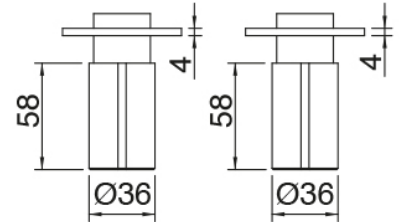

Componenti

Concealed part

Cod: 3301B402A00

3 holes built-in shower - concealed part

3 holes tap control

Cod: 3301A402A00

3 holes built-in washbasin/shower - external part

Concealed part

Cod: 3300B099A00

Column-mounted - Built-in part

Column-mounted washbasin spout

Cod: 3300T099A00

Column-mounted washbasin spout

Finiture disponibili:

finiture speciali su richiesta salvo quantitativi minimi di ordine garantiti