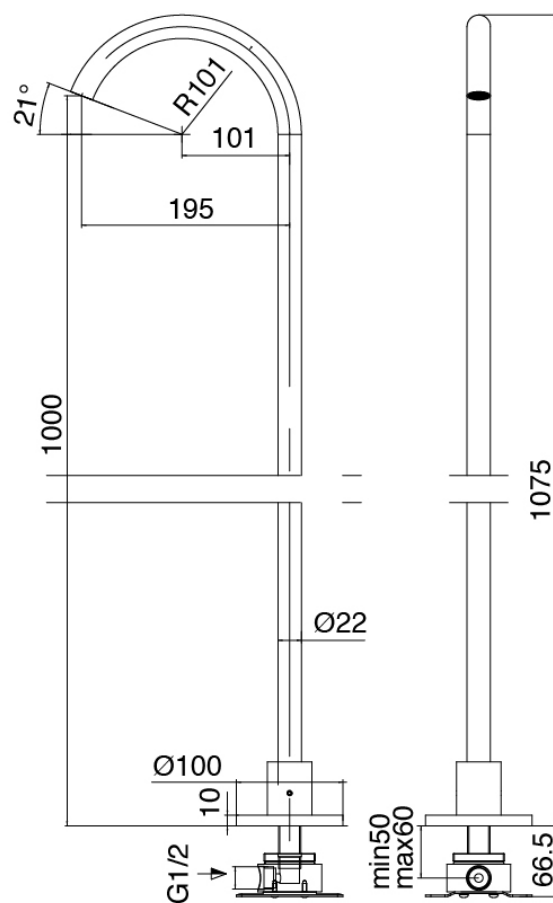

Componenti

Concealed part

Cod: 3301B402A00

3 holes built-in shower - concealed part

3 holes tap control

Cod: 3301A402A00

3 holes built-in washbasin/shower - external part

Concealed part

Cod: 3300B099A00

Column-mounted - Built-in part

Column-mounted washbasin spout

Cod: 3300T099A00

Column-mounted washbasin spout

Finiture disponibili:

finiture speciali su richiesta salvo quantitativi minimi di ordine garantiti