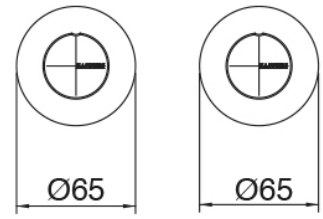

Componenti

Concealed part

Cod: 3301B402A00

3 holes built-in shower - concealed part

3 holes tap control

Cod: 3301A402A00

3 holes built-in washbasin/shower - external part

Concealed part