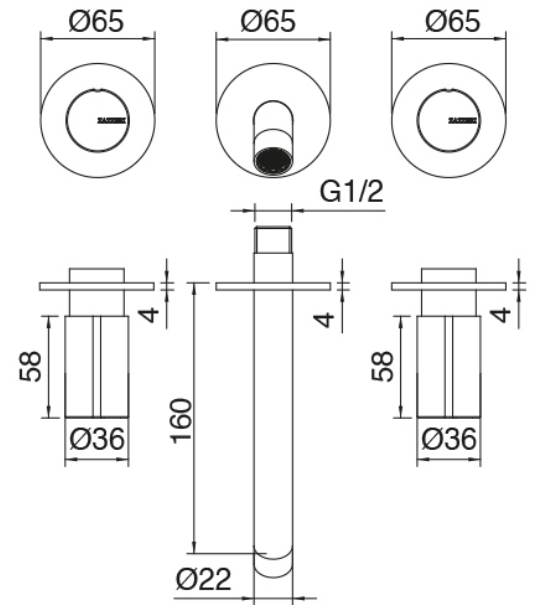

### Tap set

Cod: 3301A114A00

Built-in washbasin set - external part - Spout 160mm