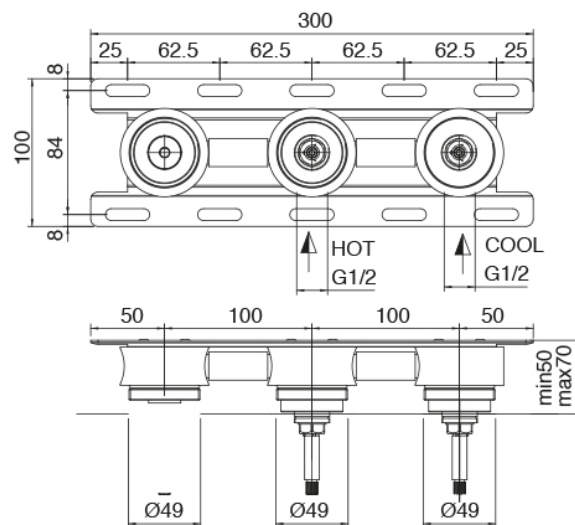

## Modern - Traditional built-in washbasin tap

Codice kit: 3301 BLI-040

Traditional built-in washbasin tap without plug – With handles on the right

### Concealed part

Cod: 3301B114A0D

Built-in washbasin set with handles on the right -  
concealed part

### Tap set

Cod: 3301A114A00

Built-in washbasin set - external part - Spout 160mm