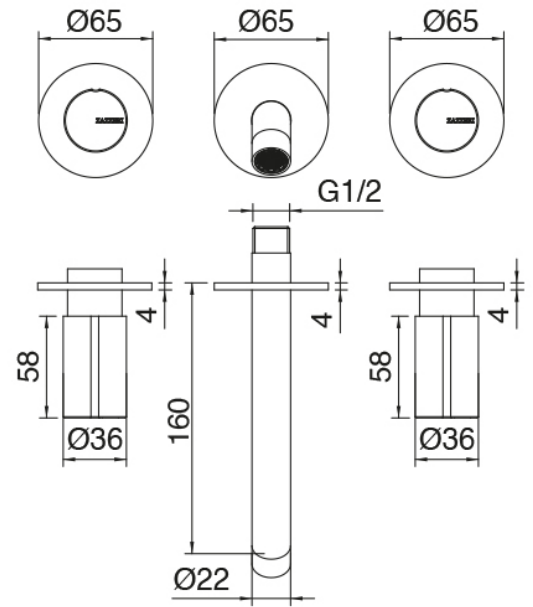

### Concealed part

Cod: 3301B114A0D

Built-in washbasin set with handles on the right -  
concealed part

### Tap set

Cod: 3301A114A00

Built-in washbasin set - external part - Spout 160mm