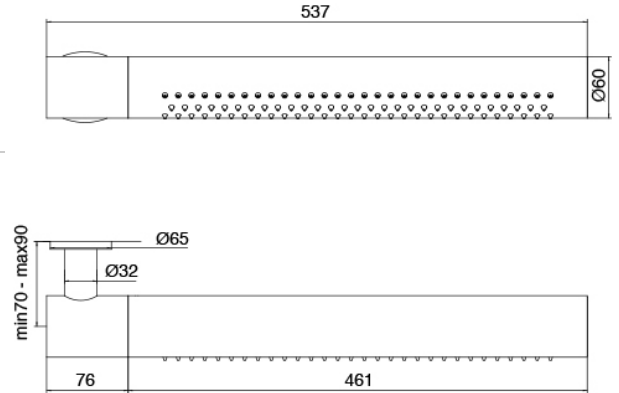

Modern - Built-in shower set

Codice kit: 3301 UDI-110

Traditional built-in thermostatic shower set with horizontal tubular revolving showerhead and hand shower

Componenti

Concealed part

Cod: 3300B120A00

Vertical/Horizontal tubular wall-mounted showerhead - Built-in part

Revolving showerhead

Cod: 3300SO04A00

Horizontal tubular revolving wall-mounted showerhead

Concealed part

Cod: 33000802A00

2-way concealed thermostatic mixer - concealed parts

In-line concealed valves

Cod: 3301Y407AA0