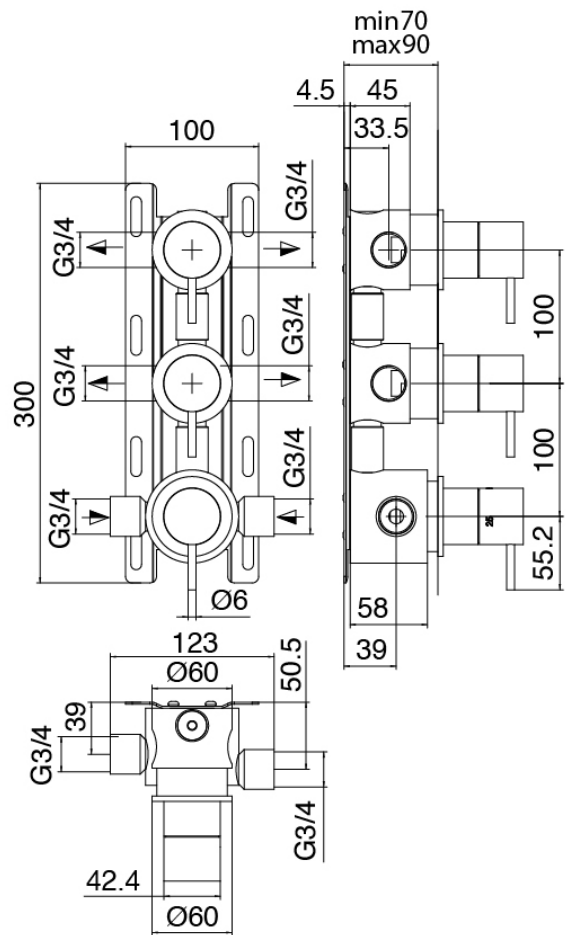

Modern - Built-in shower set

Codice kit: 3301 UDI-110

Traditional built-in thermostatic shower set with horizontal tubular revolving showerhead and hand shower

Componenti

Concealed part

Cod: 3300B120A00

Vertical/Horizontal tubular wall-mounted showerhead - Built-in part

Revolving showerhead

Cod: 3300SO04A00

Horizontal tubular revolving wall-mounted showerhead

Concealed part

Cod: 33000802A00

2-way concealed thermostatic mixer - concealed parts

In-line concealed valves

Cod: 3301Y407AA0

In-line concealed valves - external parts

Thermostatic mixer

Cod: 3301T550AA0

Concealed thermostatic mixer - external parts

Hand shower

Cod: 3300Q419A00

Handshower set, with handshower, water outlet and support