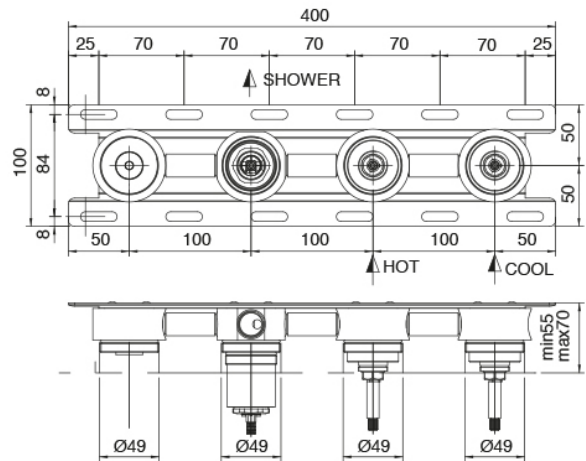

Modern - Built-in bathtub set

Codice kit: 3301 GVI-120

Traditional built-in thermostatic bathtub set with vertical tubular revolving showerhead with Flyfall and hand shower

Componenti

Concealed part

Cod: 3300B120A00

Vertical/Horizontal tubular wall-mounted showerhead - Built-in part

Revolving showerhead with Flyfall

Cod: 3300SO03A00

Vertical tubular revolving wall-mounted showerhead with Flyfall

Concealed part

Cod: 3301B401A01

3 holes built-in shower with 2-ways diverter and handshower - concealed part

3 holes tap control

Cod: 3301A401A01

3 holes built-in shower with 2-ways diverter and
handshower- external part

Finiture disponibili: