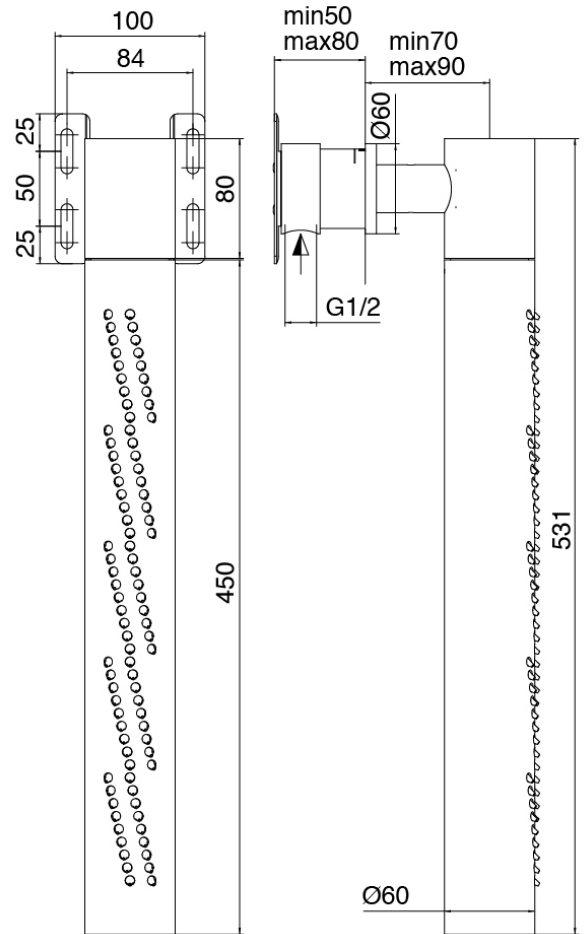

Modern - Built-in bathtub set

Codice kit: 3301 GVI-120

Traditional built-in thermostatic bathtub set with vertical tubular revolving showerhead with Flyfall and hand shower

Componenti

Concealed part

Cod: 3300B120A00

Vertical/Horizontal tubular wall-mounted showerhead - Built-in part

Revolving showerhead with Flyfall

Cod: 3300SO03A00

Vertical tubular revolving wall-mounted showerhead with Flyfall

Concealed part

Cod: 3301B401A01

3 holes built-in shower with 2-ways diverter and handshower - concealed part

3 holes tap control

Cod: 3301A401A01

3 holes built-in shower with 2-ways diverter and
handshower- external part

Finiture disponibili: