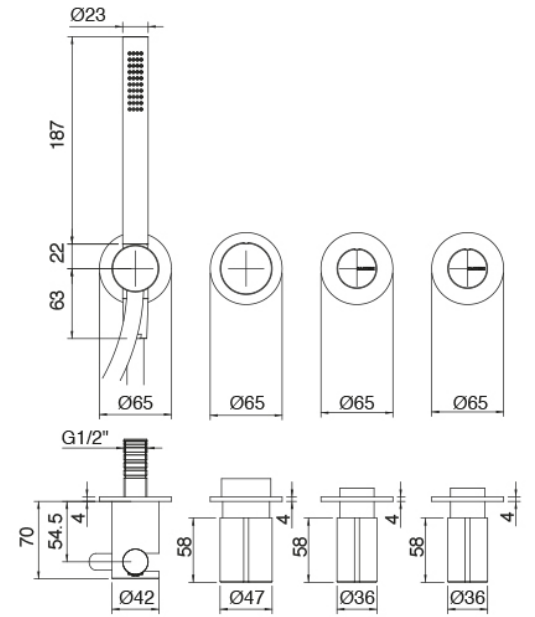

Vertical/Horizontal tubular wall-mounted showerhead - Built-in part

Revolving showerhead with Flyfall

Cod: 3300SO03A00

Vertical tubular revolving wall-mounted showerhead with Flyfall

Concealed part

Cod: 3301B401A01

3 holes built-in shower with 2-ways diverter and handshower - concealed part

3 holes tap control

Cod: 3301A401A01

3 holes built-in shower with 2-ways diverter and
handshower- external part

Finiture disponibili: