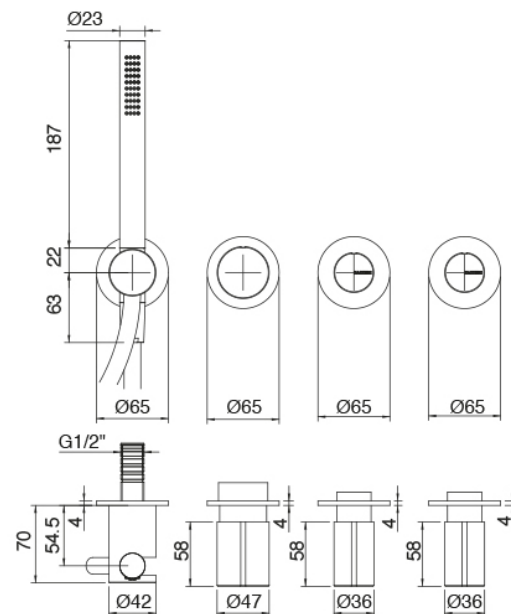

Vertical/Horizontal tubular wall-mounted showerhead - Built-in part

Revolving showerhead with Flyfall

Cod: 3300SO03A00

Vertical tubular revolving wall-mounted showerhead with Flyfall

Concealed part

Cod: 3301B401A01

3 holes built-in shower with 2-ways diverter and handshower - concealed part

3 holes tap control

Cod: 3301A401A01

3 holes built-in shower with 2-ways diverter and
handshower- external part

Finiture disponibili: