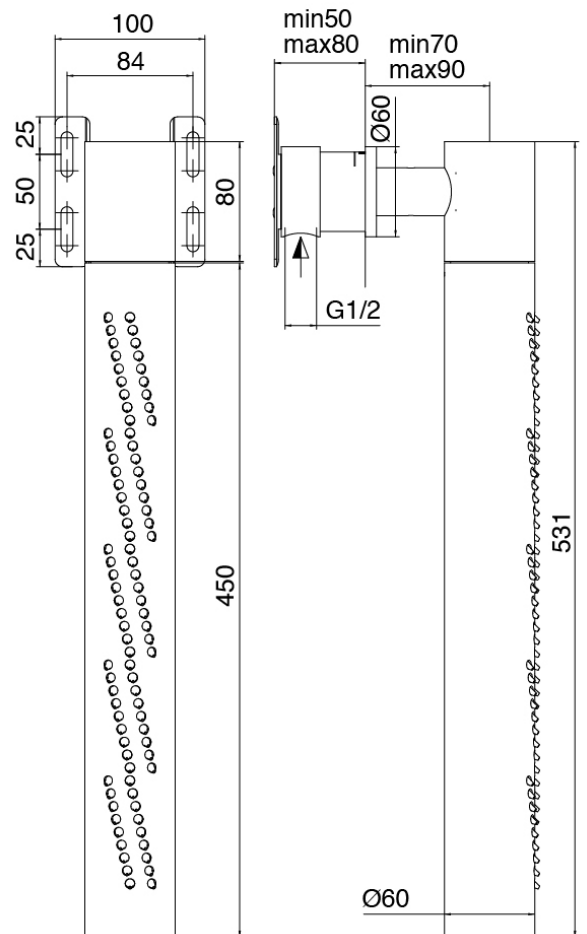

Modern - Built-in bathtub set

Codice kit: 3301 GVI-120

Traditional built-in thermostatic bathtub set with vertical tubular revolving showerhead with Flyfall and hand shower

Componenti

Concealed part

Cod: 3300B120A00

Vertical/Horizontal tubular wall-mounted showerhead - Built-in part

Revolving showerhead with Flyfall

Cod: 3300SO03A00

Vertical tubular revolving wall-mounted showerhead with Flyfall

Concealed part

Cod: 3301B401A01

3 holes built-in shower with 2-ways diverter and handshower - concealed part

3 holes tap control

Cod: 3301A401A01

3 holes built-in shower with 2-ways diverter and
handshower- external part

Finiture disponibili: