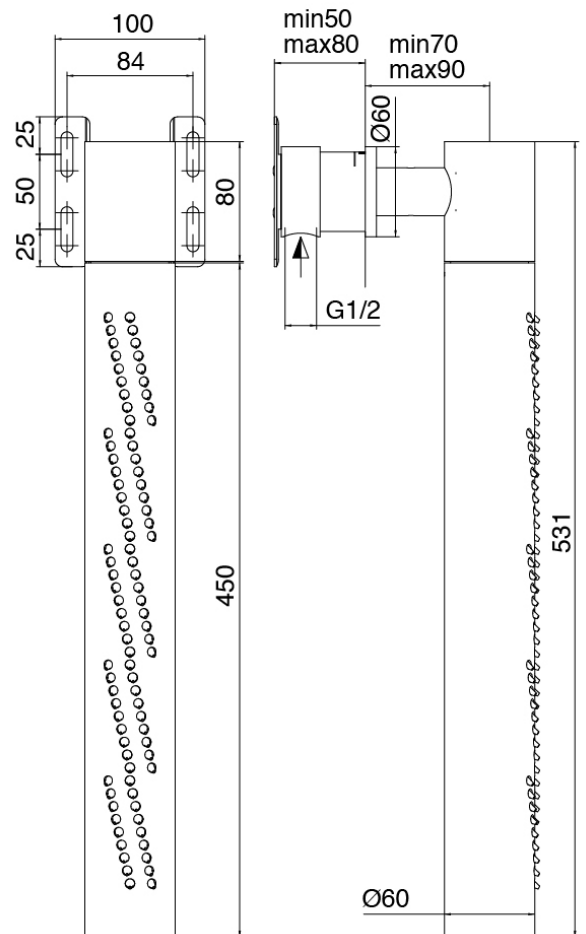

Modern - Built-in bathtub set

Codice kit: 3301 GVI-120

Traditional built-in thermostatic bathtub set with vertical tubular revolving showerhead with Flyfall and hand shower

Componenti

Concealed part

Cod: 3300B120A00

Vertical/Horizontal tubular wall-mounted showerhead - Built-in part

Revolving showerhead with Flyfall

Cod: 3300SO03A00

Vertical tubular revolving wall-mounted showerhead with Flyfall

Concealed part

Cod: 3301B401A01

3 holes built-in shower with 2-ways diverter and handshower - concealed part

3 holes tap control

Cod: 3301A401A01

3 holes built-in shower with 2-ways diverter and
handshower- external part

Finiture disponibili: