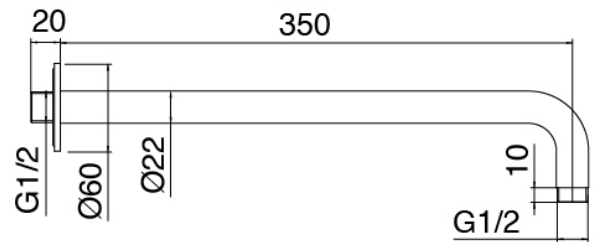

### Single-lever mixer with handshower

Cod: 3300A401AA1

Concealed shower mixer with diverter and  
Handshower - without plate - external part

## Shower head

---

Cod: 3300SO01A00

Antilimescale showerhead -D.220 mm