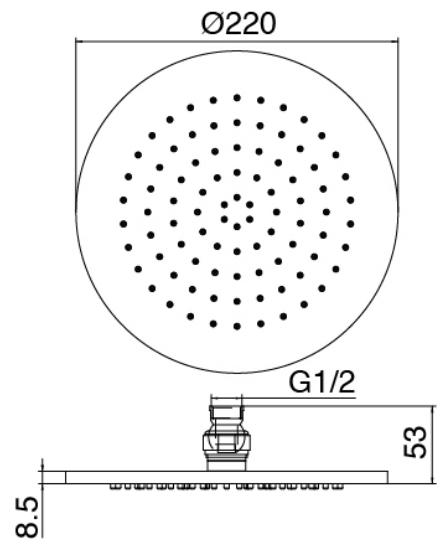

### Concealed part

Cod: 3300B401A01

Concealed shower mixer with diverter and  
Handshower - concealed part

### Single-lever mixer with handshower

Cod: 3300A401AA1

Concealed shower mixer with diverter and  
Handshower - without plate - external part

### Shower arm

Cod: 3300BR01A00

Shower arm

## Shower head

---

Cod: 3300SO01A00

Antilimescale showerhead -D.220 mm