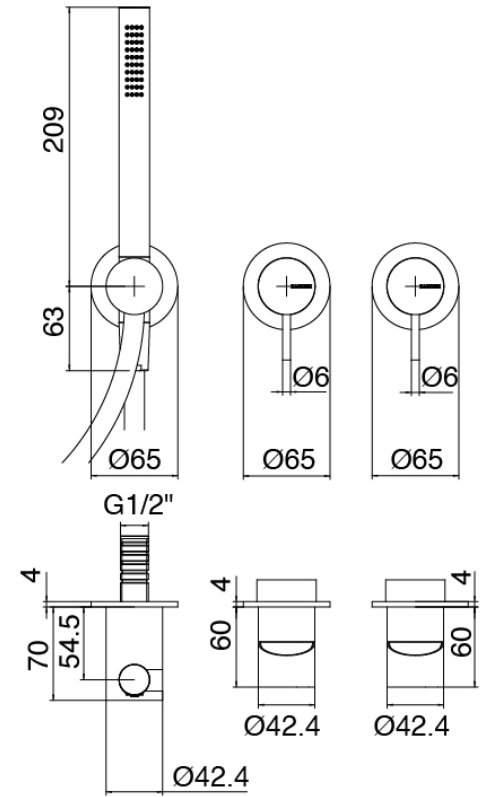

## Modern - Shower arm with shower head and hand shower

Codice kit: 3300 DDI-120

Shower arm with shower head, hand shower and built-in mixer – 2 exits

### Concealed part

Cod: 3300B401A01

Concealed shower mixer with diverter and  
Handshower - concealed part

### Single-lever mixer with handshower

Cod: 3300A401AA1

Concealed shower mixer with diverter and  
Handshower - without plate - external part

## Shower head

---

Cod: 3300SO01A00

Antilimescale showerhead -D.220 mm