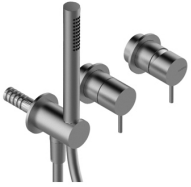

## Modern - Shower arm with shower head and hand shower

Codice kit: 3300 DDI-120

Shower arm with shower head, hand shower and built-in mixer – 2 exits

## Componenti

### Concealed part

Cod: 3300B401A01

Concealed shower mixer with diverter and  
Handshower - concealed part

### Single-lever mixer with handshower

Cod: 3300A401AA1

Concealed shower mixer with diverter and  
Handshower - without plate - external part