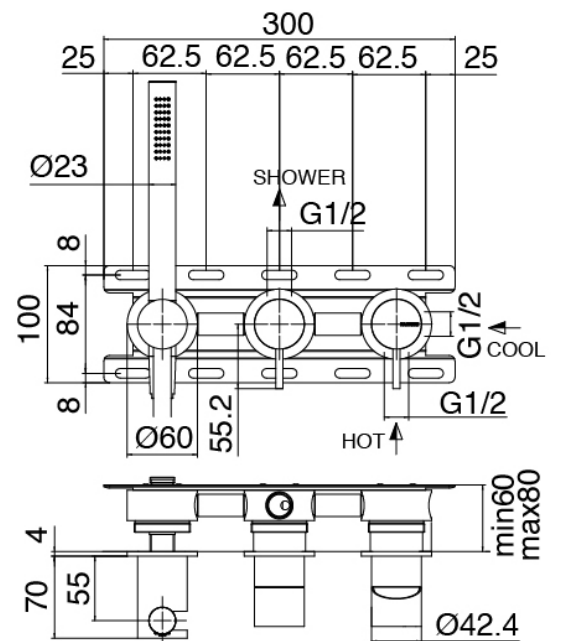

## Modern - Shower arm with shower head and hand shower

Codice kit: 3300 DDI-120

Shower arm with shower head, hand shower and built-in mixer – 2 exits

### Concealed part

Cod: 3300B401A01

Concealed shower mixer with diverter and  
Handshower - concealed part

### Single-lever mixer with handshower

Cod: 3300A401AA1

Concealed shower mixer with diverter and  
Handshower - without plate - external part

## Shower head

---

Cod: 3300SO01A00

Antilimescale showerhead -D.220 mm