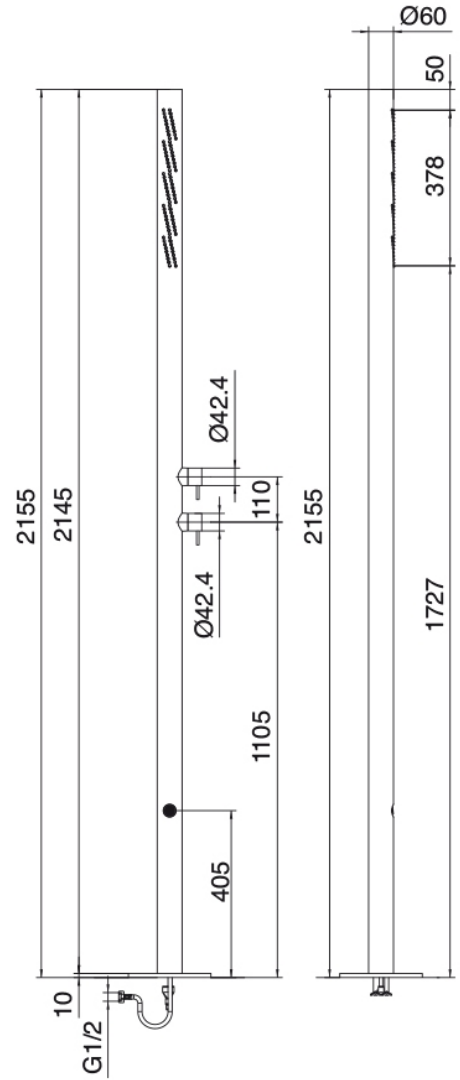

## Modern - Shower column Outdoor

---

Codice kit: 3300 CDO-150

Shower column Outdoor

Componenti

---

## Shower column Outdoor

Cod: 33000609A00

Shower column Outdoor