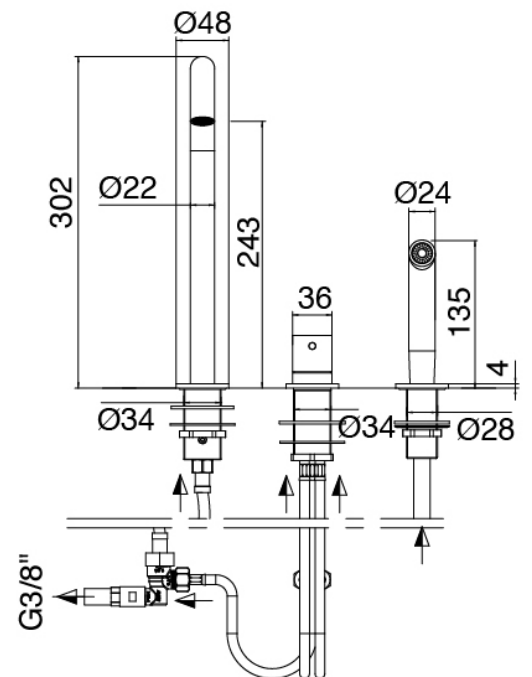

Modern - Single lever sink mixer

Codice kit: 3300 MLX-160

Single lever sink mixer with removable hand shower

Componenti

Single lever sink mixer with hand shower

Cod: 33001101A03

Single lever sink mixer with revolving spout and removable hand shower