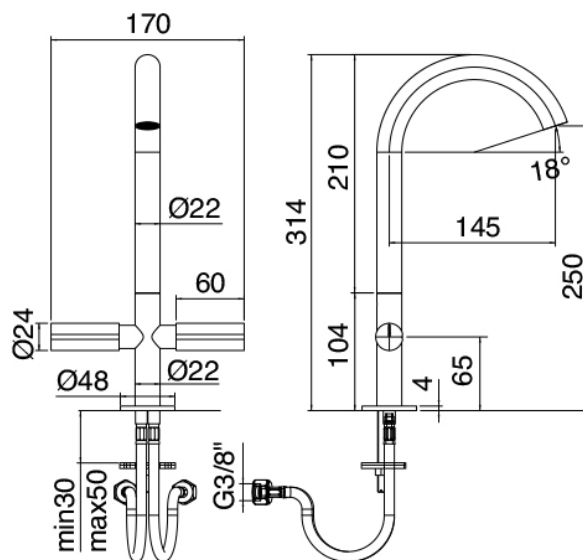

### Modern - Traditional built-in washbasin tap

Codice kit: 3301 BLX-130

Traditional washbasin tap single-hole revolving spout without plug

### Componenti

### Single-hole sink

Cod: 33013103ALO

Single-hole sink mixer set w/revolving spout - 145 x h250mm