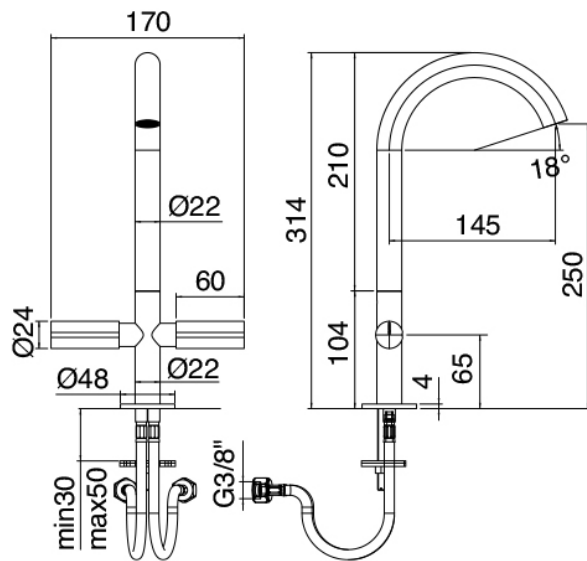

image not found or type unknown http://zazzeri.tesa.com.net/en/wp-content/uploads/2017/04/b3daf2_357a447007

Modern - Traditional built-in washbasin tap

Codice kit: 3301 BLX-130

Traditional washbasin tap single-hole revolving spout without plug

Componenti

Single-hole sink

Cod: 33013103ALO

Single-hole sink mixer set w/revolving spout - 145 x h250mm

Finiture disponibili:

finiture speciali su richiesta salvo quantitativi minimi di ordine garantiti

brush steel