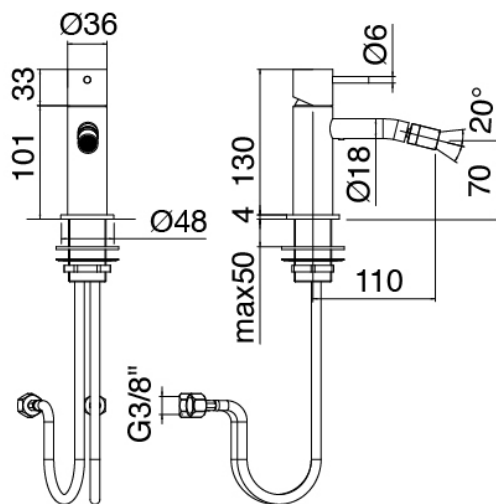

### Modern - Bidet mixer

Codice kit: 3300 MBX-080

Bidet mixer without plug

### Componenti

### Single-lever mixer

Cod: 33001201A00

Single lever bidet mixer without plug - 110 x H70 mm