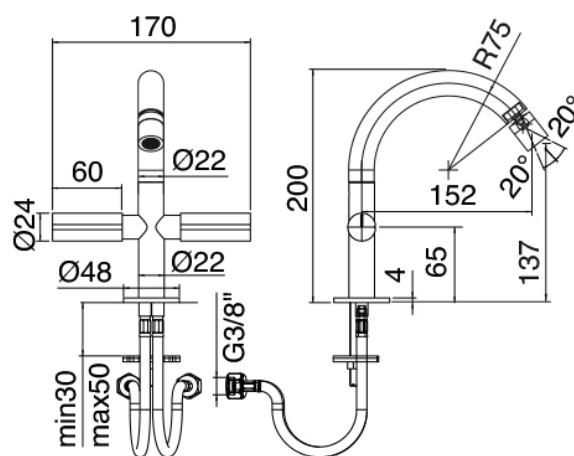

image not found or type unknown http://zazzeri.tesa.com.net/en/wp-content/uploads/2017/04/b3daf2_357a447007

Modern - Traditional tap bidet

Codice kit: 3301 BBX-070

Traditional tap bidet single-hole without plug

Componenti

Single-hole tap

Cod: 33013201A00

Single-hole bidet set

Finiture disponibili:

finiture speciali su richiesta salvo quantitativi minimi di ordine garantiti

brush steel

ASAS