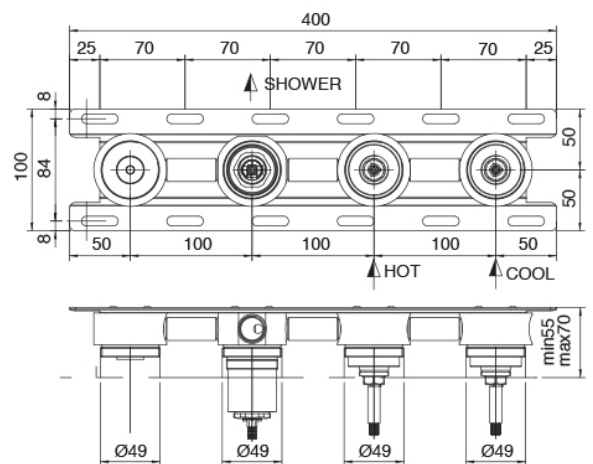

Modern - Built-in bathtub set

Codice kit: 3301 GVI-100

Traditional built-in bathtub set – Two exits

Componenti

Concealed part

Cod: 3301B401A01

3 holes built-in shower with 2-ways diverter and handshower - concealed part

3 holes tap control

Cod: 3301A401A01

3 holes built-in shower with 2-ways diverter and handshower- external part

Washbasin spout

Cod: 33000403A00

Wall mtd washbasin spout - L 160 mm

Finiture disponibili:

finiture speciali su richiesta salvo quantitativi minimi di ordine garantiti