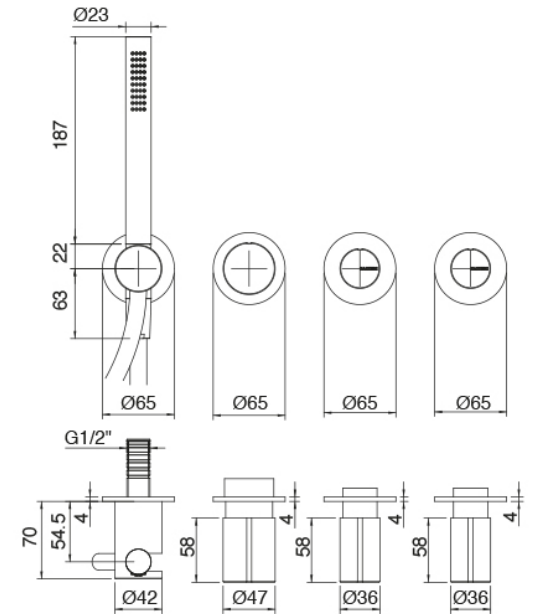

Modern - Built-in bathtub set

Codice kit: 3301 GVI-100

Traditional built-in bathtub set – Two exits

Componenti

Concealed part

Cod: 3301B401A01

3 holes built-in shower with 2-ways diverter and handshower - concealed part

3 holes tap control

Cod: 3301A401A01

3 holes built-in shower with 2-ways diverter and handshower- external part

Washbasin spout

Cod: 33000403A00

Wall mtd washbasin spout - L 160 mm

Finiture disponibili:

finiture speciali su richiesta salvo quantitativi minimi di ordine garantiti