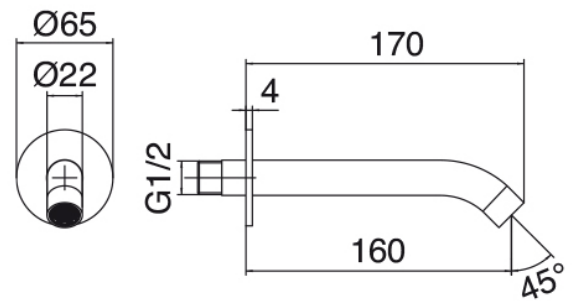

Modern - Built-in bathtub set

Codice kit: 3301 GVI-100

Traditional built-in bathtub set – Two exits

Componenti

Concealed part

Cod: 3301B401A01

3 holes built-in shower with 2-ways diverter and handshower - concealed part

3 holes tap control

Cod: 3301A401A01

3 holes built-in shower with 2-ways diverter and handshower- external part

Washbasin spout

Cod: 33000403A00

Wall mtd washbasin spout - L 160 mm

Finiture disponibili:

finiture speciali su richiesta salvo quantitativi minimi di ordine garantiti