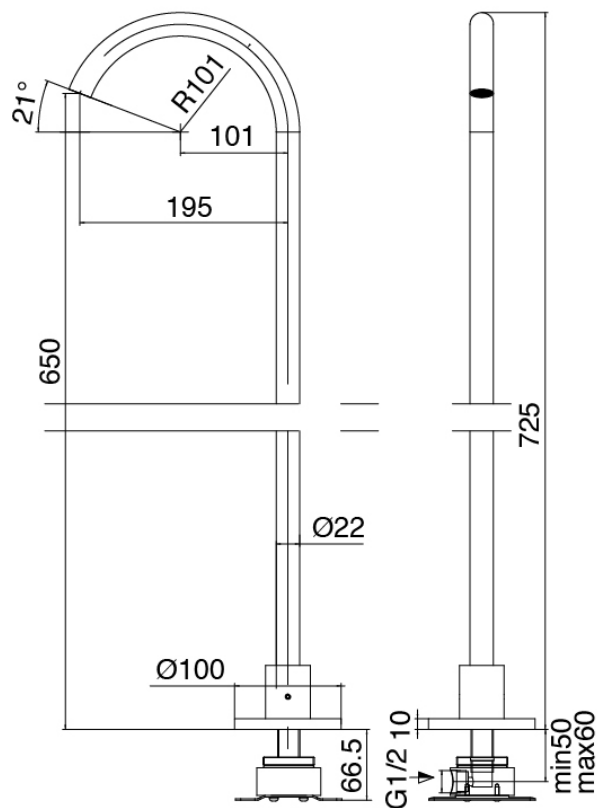

## Modern - Bathtub set

Codice kit: 3300 EVY-110

3-holes bathtub set mixer with column-mounted washbasin spout – 2 exits

### Concealed part

Cod: 3300B099A00

Column-mounted - Built-in part

### Column-mounted washbasin spout

Cod: 3300V099A00

Column-mounted washbasin spout - 650mm -  
external part

### Mixer set with spout

Cod: 3300N498A01

3-hole bathtub set - without spout

Finiture disponibili:

finiture speciali su richiesta salvo quantitativi minimi di ordine garantiti

brush steel

ASAS