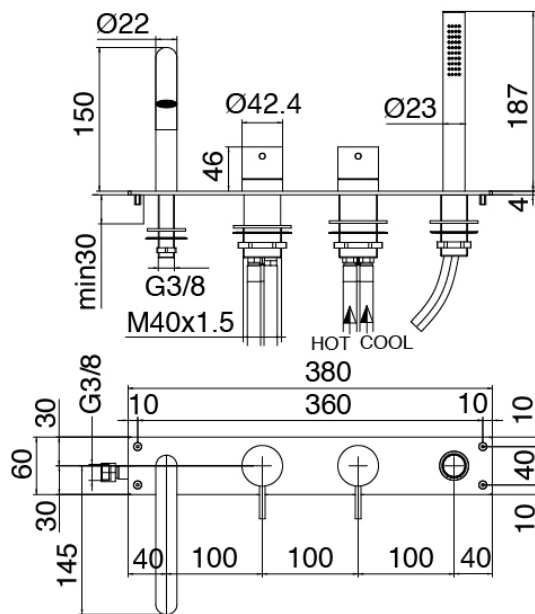

## Modern - Bathtub set

Codice kit: 3300 EVY-110

3-holes bathtub set mixer with column-mounted washbasin spout – 2 exits

### Concealed part

Cod: 3300B099A00

Column-mounted - Built-in part

### Column-mounted washbasin spout

Cod: 3300V099A00

Column-mounted washbasin spout - 650mm -  
external part

### Mixer set with spout

Cod: 3300N498A01

3-hole bathtub set - without spout

Finiture disponibili:

finiture speciali su richiesta salvo quantitativi minimi di ordine garantiti

brush steel

ASAS