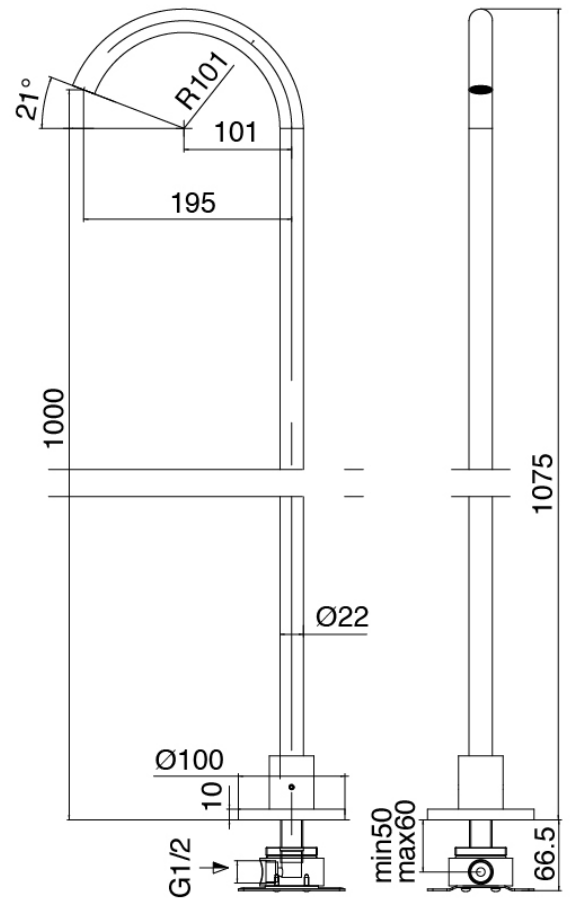

## Modern - Bathtub set

Codice kit: 3300 EVY-110

3-holes bathtub set mixer with column-mounted washbasin spout – 2 exits

### Concealed part

Cod: 3300B099A00

Column-mounted - Built-in part

### Column-mounted washbasin spout

Cod: 3300V099A00

Column-mounted washbasin spout - 650mm -  
external part

### Mixer set with spout

Cod: 3300N498A01

3-hole bathtub set - without spout

Finiture disponibili:

finiture speciali su richiesta salvo quantitativi minimi di ordine garantiti

brush steel

ASAS