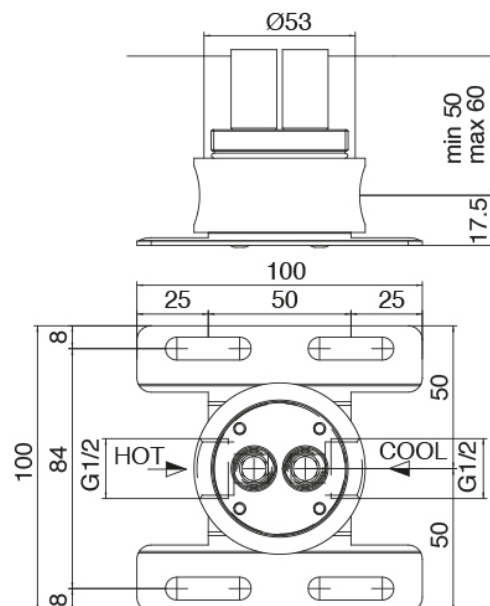

Modern - Bathtub set on tubes

Codice kit: 3300 EVT-100

Built-in bathtub set with hand shower -Two mixers

Componenti

Concealed part

Cod: 3300B100A00

Column-mounted washbasin/bath spout - concealed part

Mixer set with spout

Cod: 3300V110A00

Column-mounted washbasin spout with
Handshower - external part - Two mixers

Finiture disponibili:

finiture speciali su richiesta salvo quantitativi minimi di ordine garantiti

brush steel

ASAS