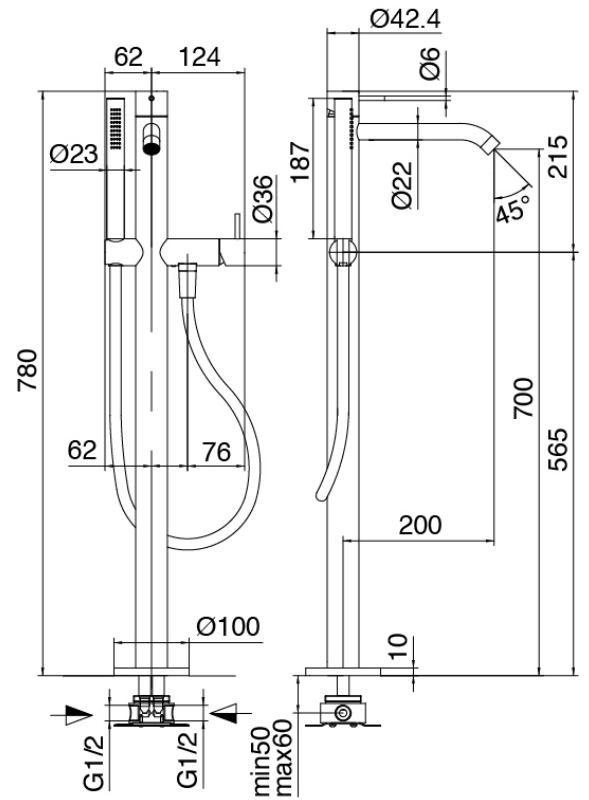

Modern - Bathtub set on tubes

Codice kit: 3300 EVT-100

Built-in bathtub set with hand shower -Two mixers

Componenti

Concealed part

Cod: 3300B100A00

Column-mounted washbasin/bath spout - concealed part

Mixer set with spout

Cod: 3300V110A00

Column-mounted washbasin spout with
Handshower - external part - Two mixers

Finiture disponibili:

finiture speciali su richiesta salvo quantitativi minimi di ordine garantiti

brush steel

ASAS