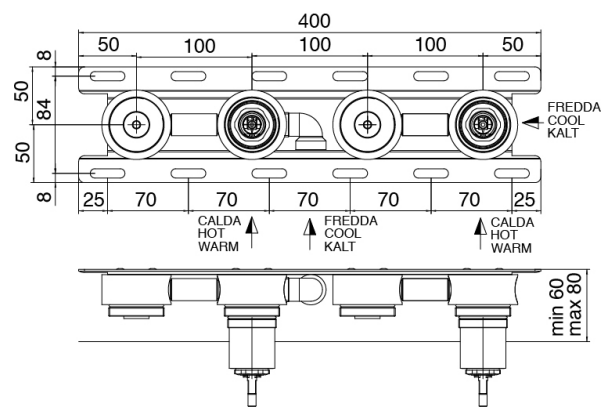

## Modern - Built-in bathtub set

Codice kit: 3300 EVI-090

Built-in bathtub set - Two mixers

### Concealed part

Cod: 3300I401AB0

Built-in bathtub set - concealed part - Two mixers