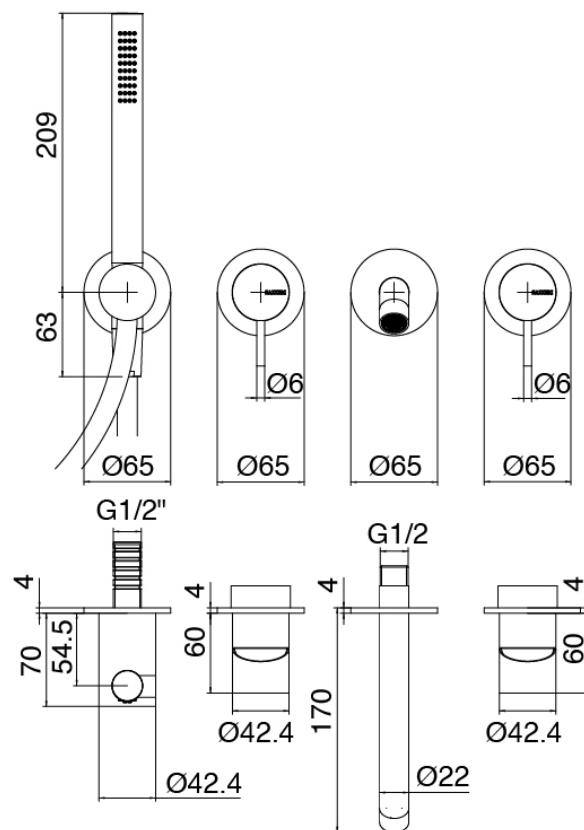

### Concealed part

Cod: 3300I401AB0

Built-in bathtub set - concealed part - Two mixers

### Mixer set with spout

Cod: 3300I401AA0

Built-in bathtub set - without plate - external part -

Two mixers