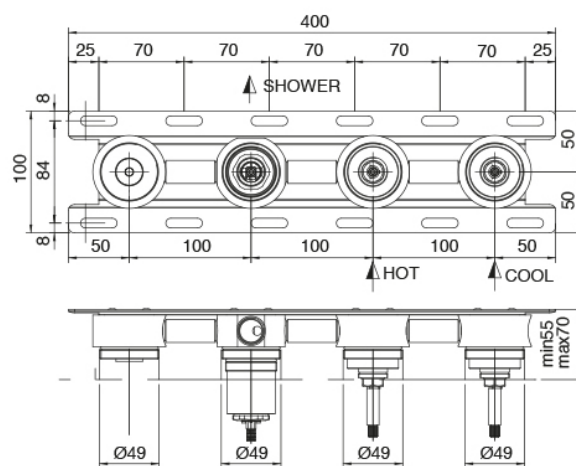

## Q316 - Hygienic Handshower

Codice kit: 33A0 ACX-110

Concealed shower mixer with Hygienic Handshower

### Concealed part

Cod: 3301B401A01

3 holes built-in shower with 2-ways diverter and handshower - concealed part

### 3 holes tap control

Cod: 3301A401A01

3 holes built-in shower with 2-ways diverter and handshower- external part

### Washbasin spout

Cod: 33000403A00

Wall mtd washbasin spout - L 160 mm