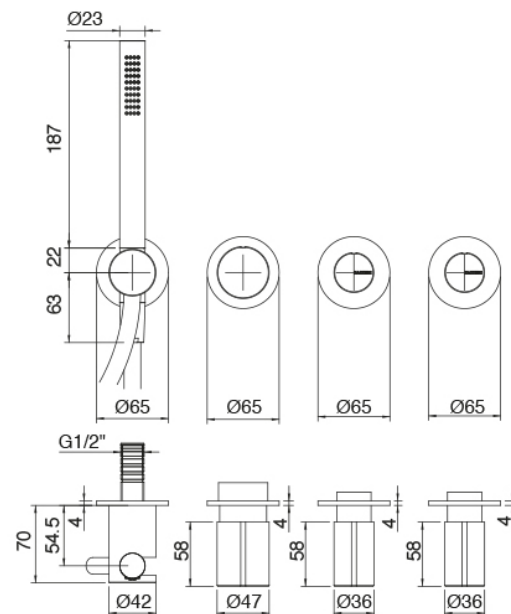

### Concealed part

Cod: 3301B401A01

3 holes built-in shower with 2-ways diverter and handshower - concealed part

### 3 holes tap control

Cod: 3301A401A01

3 holes built-in shower with 2-ways diverter and handshower- external part

### Washbasin spout

Cod: 33000403A00

Wall mtd washbasin spout - L 160 mm