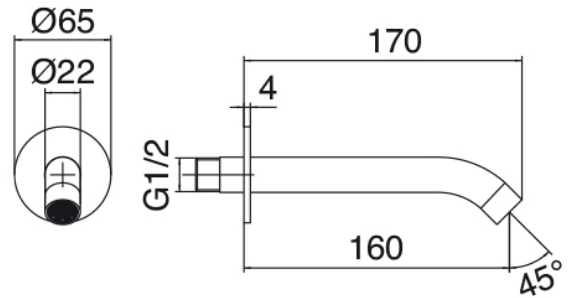

Q316 - Hygienic Handshower

Codice kit: 33A0 ACX-110

Concealed shower mixer with Hygienic Handshower

Componenti

Concealed part

Cod: 3301B401A01

3 holes built-in shower with 2-ways diverter and handshower - concealed part

3 holes tap control

Cod: 3301A401A01

3 holes built-in shower with 2-ways diverter and handshower- external part

Washbasin spout

Cod: 33000403A00

Wall mtd washbasin spout - L 160 mm

Finiture disponibili:

finiture speciali su richiesta salvo quantitativi minimi di ordine garantiti