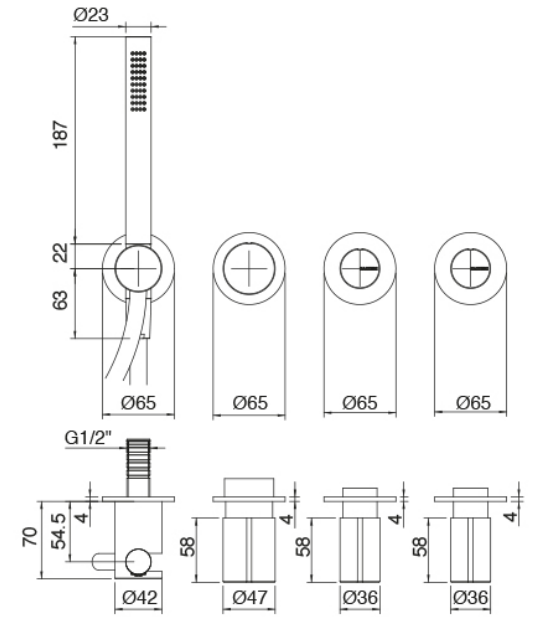

Q316 - Hygienic Handshower

Codice kit: 33A0 ACX-110

Concealed shower mixer with Hygienic Handshower

Componenti

Concealed part

Cod: 3301B401A01

3 holes built-in shower with 2-ways diverter and handshower - concealed part

3 holes tap control

Cod: 3301A401A01

3 holes built-in shower with 2-ways diverter and handshower- external part

Washbasin spout

Cod: 33000403A00

Wall mtd washbasin spout - L 160 mm

Finiture disponibili:

finiture speciali su richiesta salvo quantitativi minimi di ordine garantiti