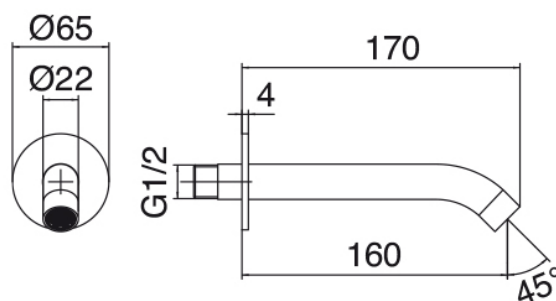

### 3 holes tap control

Cod: 3301A401A01

3 holes built-in shower with 2-ways diverter and handshower- external part

### Washbasin spout

Cod: 33000403A00

Wall mtd washbasin spout - L 160 mm