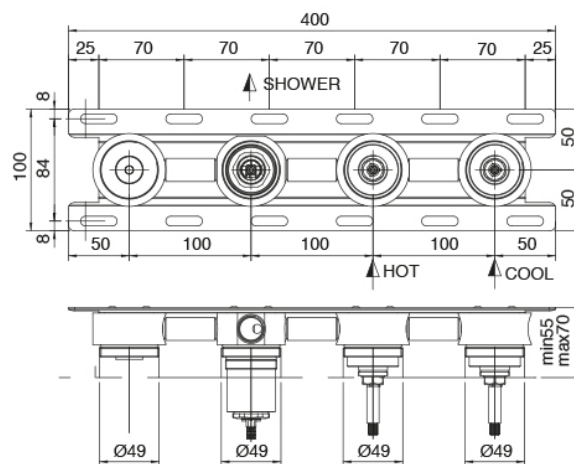

Q316 - Hygienic Handshower

Codice kit: 33A0 ACX-110

Concealed shower mixer with Hygienic Handshower

Componenti

Concealed part

Cod: 3301B401A01

3 holes built-in shower with 2-ways diverter and handshower - concealed part

3 holes tap control

Cod: 3301A401A01

3 holes built-in shower with 2-ways diverter and handshower- external part

Washbasin spout

Cod: 33000403A00

Wall mtd washbasin spout - L 160 mm

Finiture disponibili:

finiture speciali su richiesta salvo quantitativi minimi di ordine garantiti