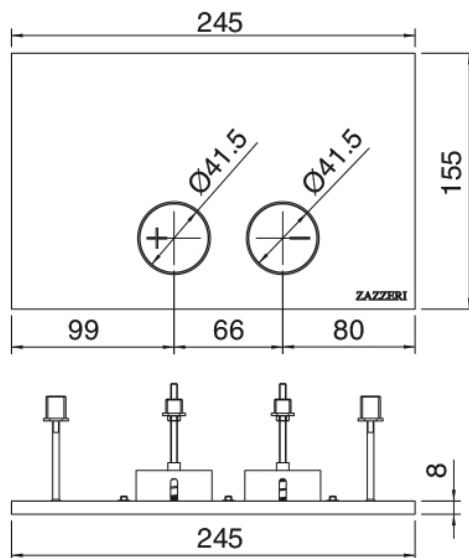

image not found or type unknown http://zazzeri.tesa.com.net/en/wp-content/uploads/2017/04/b3daf2_357a447007

Q316 - Plate

Codice kit: 33A0 ACX-100

Plate

Componenti

WC Plate

Cod: 33A0PW01A00

Plate for dual flush Geberit (Sigma) cistern with flush buttons