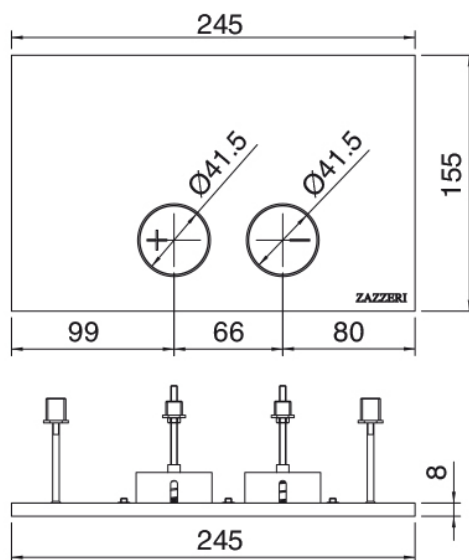

### Q316 - Plate

Codice kit: 33A0 ACX-100

Plate

### WC Plate

Cod: 33A0PW01A00

Plate for dual flush Geberit (Sigma) cistern with flush buttons