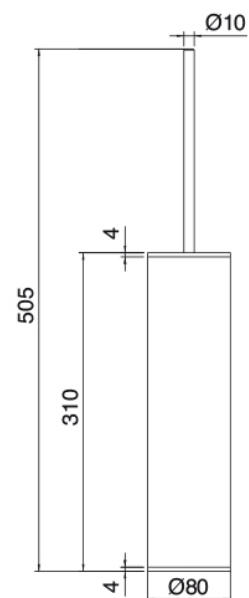

Finiture disponibili:

finiture speciali su richiesta salvo quantitativi minimi di ordine garantiti