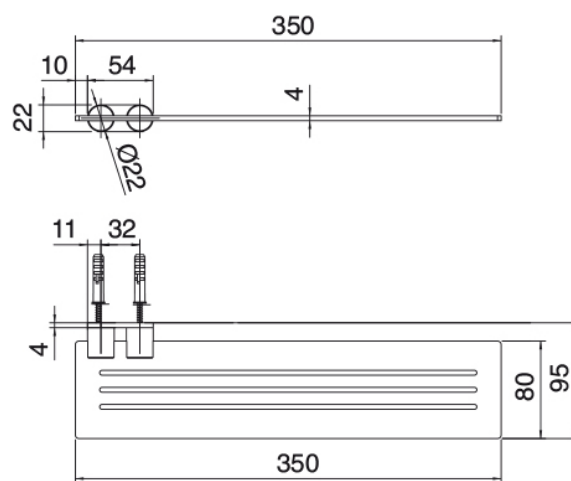

image not found or type unknown http://zazzeri.tesa.com.net/en/wp-content/uploads/2017/04/b3daf2_357a447007

Q316 - Shelf

Codice kit: 33A0 ACX-080

Shelf

Componenti

Accessories shelf

Cod: 33A06260A00

Shelf 350mm