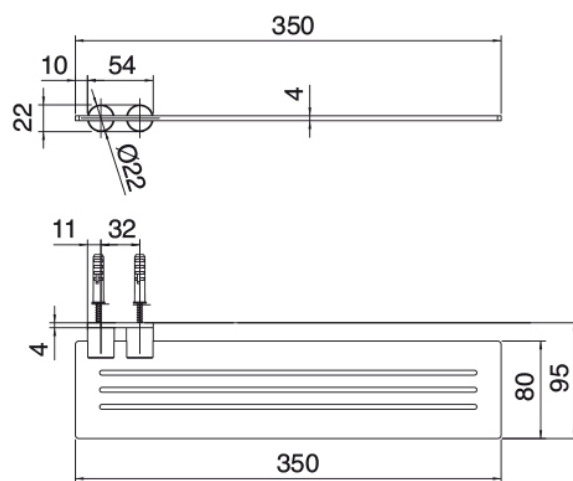

image not found or type unknown http://zazzeri.tesa.com.net/en/wp-content/uploads/2017/04/b3daf2_357a447007

Q316 - Shelf

Codice kit: 33A0 ACX-080

Shelf

Componenti

Accessories shelf

Cod: 33A06260A00

Shelf 350mm