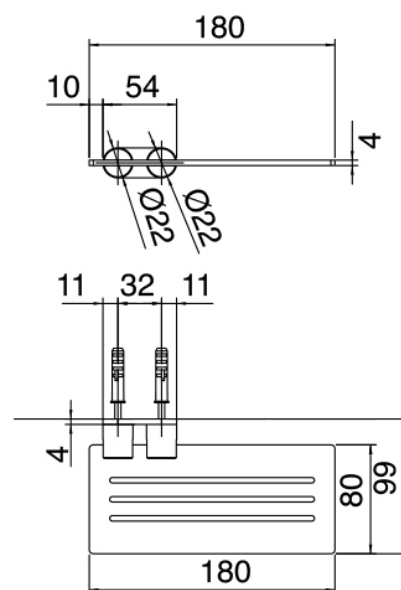

image not found or type unknown http://zazzeri.tesa.com.net/en/wp-content/uploads/2017/04/b3daf2_357a447007

Q316 - Soap dish

Codice kit: 33A0 ACX-050

Soap dish

Componenti

Soap dish

Cod: 33A06220A00

Soap dish