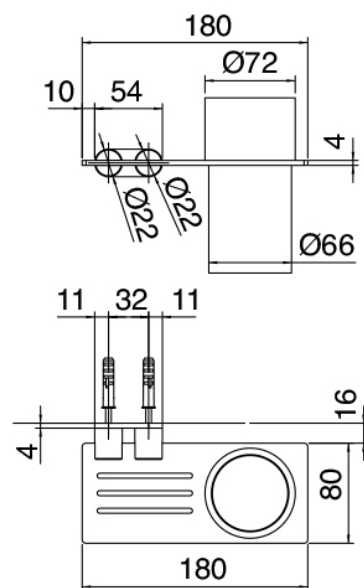

## Q316 - Tumbler holder

Codice kit: 33A0 ACX-030

Tumbler holder

### Tumbler holder

Cod: 33A06200A00

Tumbler holder