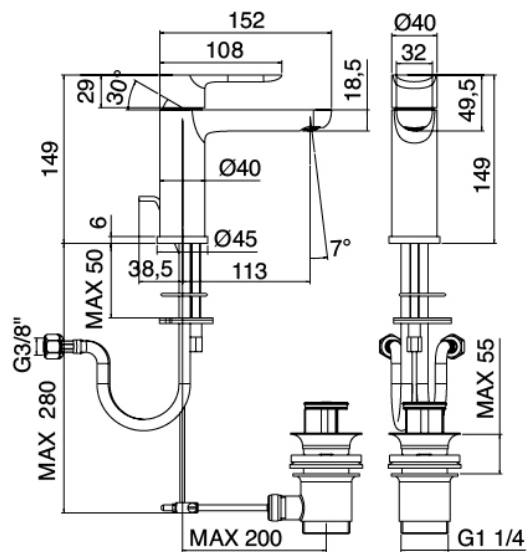

image not found or type unknown http://zazzeri.tesa.com.net/en/wp-content/uploads/2017/04/b3daf2_357a447007

Modern - Washbasin mixer

Codice kit: 4600 MLX-010

Washbasin mixer with plug

Componenti

Single-lever mixer

Cod: 46001100A00

Single lever washbasin mixer

Finiture disponibili:

finiture speciali su richiesta salvo quantitativi minimi di ordine garantiti

cromo

CRCR