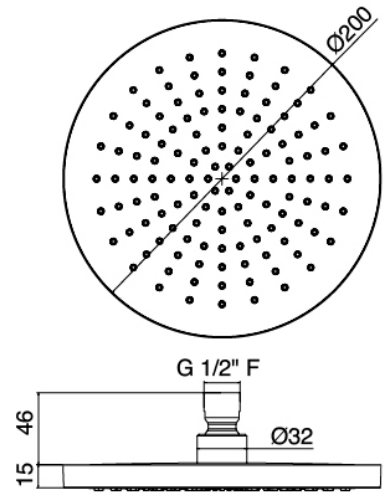

Modern - Shower arm with shower head and hand shower

Codice kit: 4600 DDI-060

Shower arm with shower head, hand shower and built-in mixer – 2 exits

Componenti

Shower arm

Cod: 3600BR01A00

Shower arm

Shower head

Cod: 4600SO02A00

Antimescale shower head ABS Diam. 200mm ECO

AIR

Finiture disponibili:

finiture speciali su richiesta salvo quantitativi minimi di ordine garantiti

cromo

CRCR