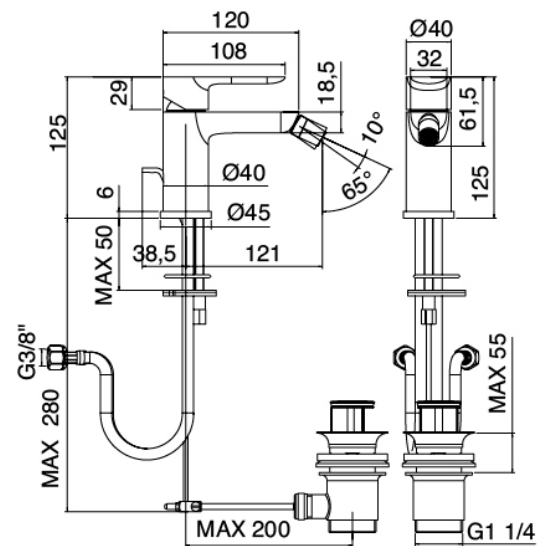

## Modern - Bidet mixer

Codice kit: 4600 MBX-020

Bidet mixer with plug

## Single-lever mixer

Cod: 46001201A00

Single lever bidet mixer