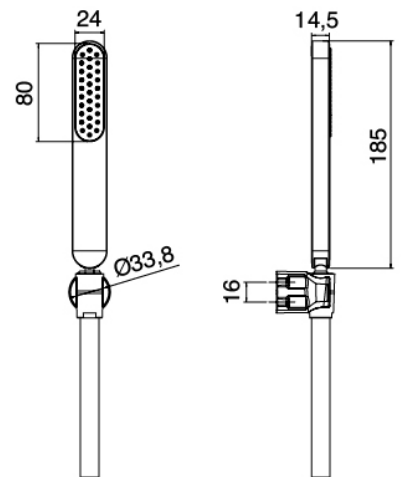

image not found or type unknown http://zazzeri.tesa.com.net/en/wp-content/uploads/2017/04/b3daf2_357a447007

Modern - External shower set

Codice kit: 4600 FVP-040

Wall-mounted shower set mixer – 2 exits

Componenti

Stand alone hand shower

Cod: 4600Q418A00

Shower set - Antilimescale handshower with support

Mixer set without spout

Cod: 46000702A00

External shower single lever mixer without flexible pipe and hand shower