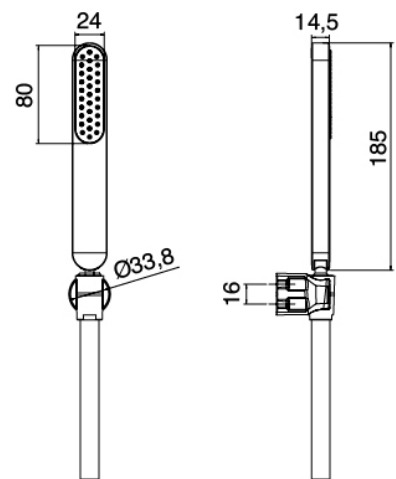

image not found or type unknown http://zazzeri.tesa.com.net/en/wp-content/uploads/2017/04/b3daf2_357a447007

Modern - Wall-mounted bathtub set

Codice kit: 4600 EVP-030

Wall-mounted bathtub set mixer – 2 exits

Componenti

Stand alone hand shower

Cod: 4600Q418A00

Shower set - Antilimescale handshower with support

Mixer set with spout

Cod: 46000701A00

Single lever bathtub mixer, without flexible pipe and hand shower