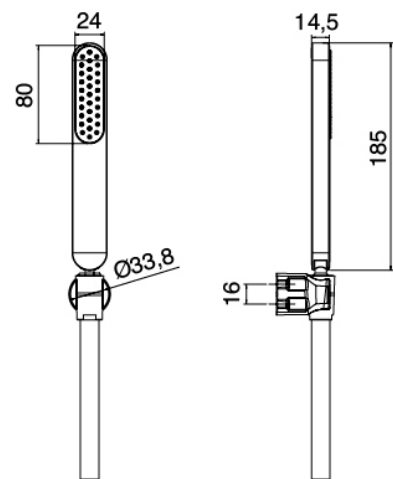

image not found or type unknown http://zazzeri.tesa.com.net/en/wp-content/uploads/2017/04/b3daf2_357a447007

Modern - Wall-mounted bathtub set

Codice kit: 4600 EVP-030

Wall-mounted bathtub set mixer – 2 exits

Componenti

Stand alone hand shower

Cod: 4600Q418A00

Shower set - Antilimescale handshower with support

Mixer set with spout

Cod: 46000701A00

Single lever bathtub mixer, without flexible pipe and hand shower