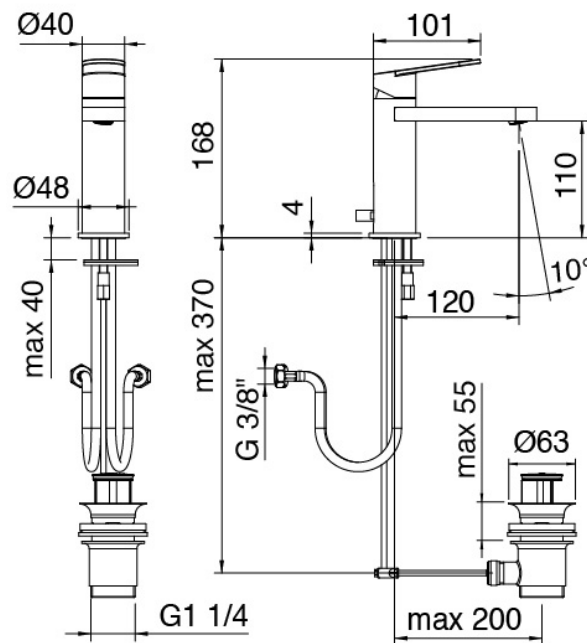

Modern - Washbasin mixer

Codice kit: 3101 MLX-010

Single lever washbasin mixer with plug

Componenti

Single-lever mixer

Cod: 31011100A00

Single lever washbasin mixer without plug L 120 x
H105 mm

Finiture disponibili: