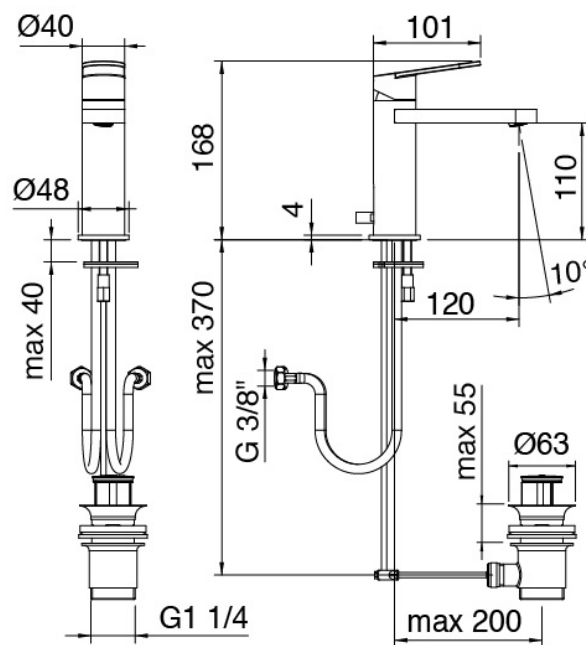

Modern - Washbasin mixer

Codice kit: 3101 MLX-010

Single lever washbasin mixer with plug

Componenti

Single-lever mixer

Cod: 31011100A00

Single lever washbasin mixer without plug L 120 x
H105 mm

Finiture disponibili: