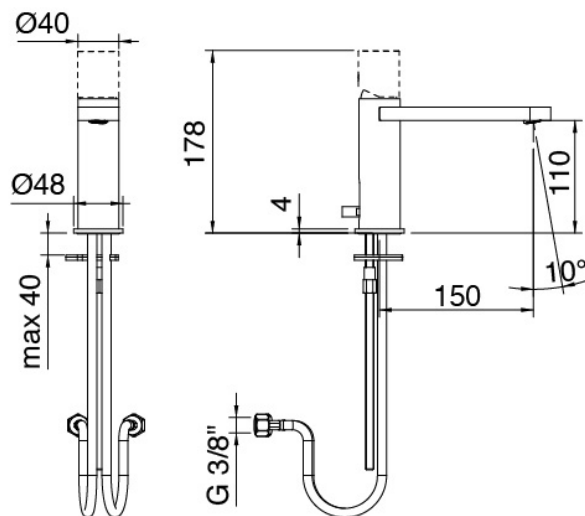

### Single-lever mixer

Cod: 3102A104A00

Single lever washbasin mixer without plug L 120 x  
H105 mm

### Lever

---

Cod: 3102MA01A00

Lever for washbasin/bidet mixer

### Extension

---

Cod: 3100PL02A00

Extensions for single lever washbasin mixer 160 mm

### Pressure-controlled drain

Cod: 2900K302A00  
Pressure control drain