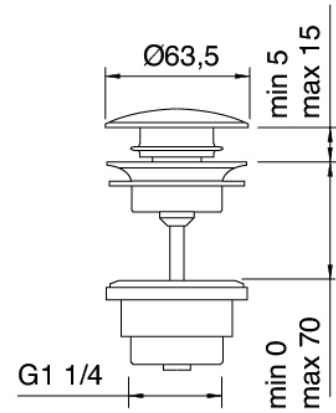

Pressure-controlled drain

Cod: 2900K302A00
Pressure control drain

Finiture disponibili:

finiture speciali su richiesta salvo quantitativi minimi di ordine garantiti

chrome finish

CRCR

brushed steel

NFNF

white

1010

black

3131