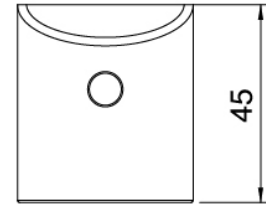

Lever

Cod: 3102MA01A00

Lever for washbasin/bidet mixer