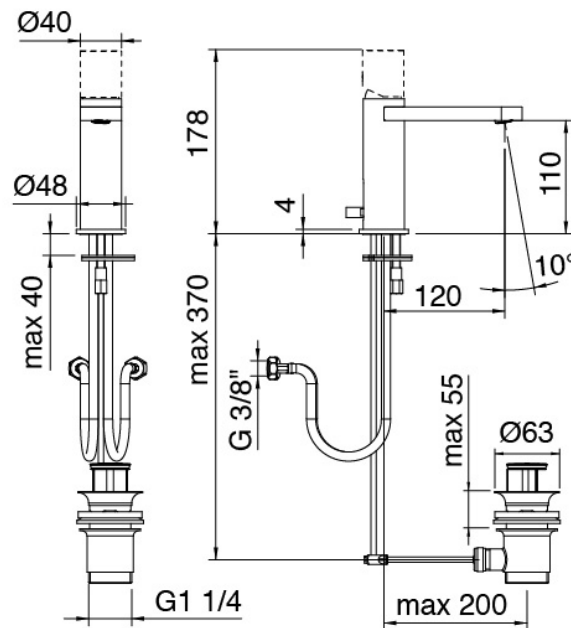

### Modern - Washbasin mixer

Codice kit: 3102 MLX-010

Single lever washbasin mixer with plug

### Single-lever mixer

Cod: 3102A100A00

Single lever washbasin mixer without plug L 120 x  
H105 mm

## Lever

---

Cod: 3102MA01A00

Lever for washbasin/bidet mixer