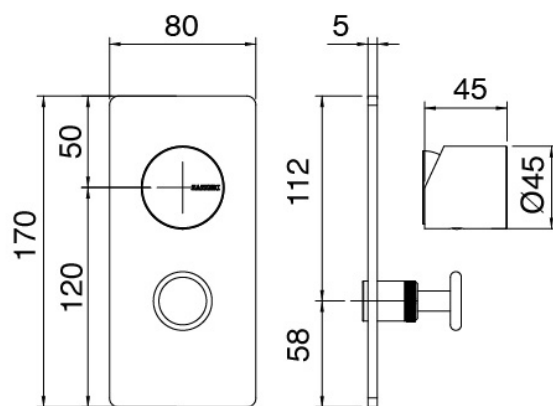

Componenti

Wall-mounted arm

Cod: 3100BR01A00

Showerhead

Shower head

Cod: 2900SO07A00

Antilimescale showerhead - D.220 mm - Inspectable

Stand alone hand shower

Cod: 31000413A00

Handshower set with water outlet and round plate

Single-lever mixer

Cod: 3102A401A00

Concealed shower mixer with diverter - external part

Lever

Cod: 3102MA02A00

Lever for built-in elements

Concealed part

Cod: 2900A401A00

Concealed shower mixer with diverter - concealed part

Finiture disponibili:

finiture speciali su richiesta salvo quantitativi minimi di ordine garantiti

chrome finish

CRCR

brushed steel