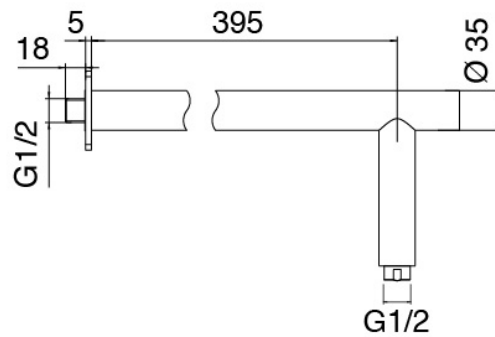

image not found or type unknown http://zazzeri.tesa.com.net/en/wp-content/uploads/2017/04/b3daf2_357a447007

Modern - Shower arm with shower head and hand shower

Codice kit: 3102 DDI-070

Shower arm with shower head, hand shower and built-in mixer – 2 exits

Componenti

Wall-mounted arm

Cod: 3100BR01A00

Showerhead

Shower head

Cod: 2900SO07A00

Antilimescale showerhead - D.220 mm - Inspectable

Stand alone hand shower

Cod: 31000413A00

Handshower set with water outlet and round plate

Single-lever mixer

Cod: 3102A401A00

Concealed shower mixer with diverter - external part

Lever

Cod: 3102MA02A00

Lever for built-in elements

Concealed part

Cod: 2900A401A00

Concealed shower mixer with diverter - concealed part

Finiture disponibili:

finiture speciali su richiesta salvo quantitativi minimi di ordine garantiti

chrome finish

CRCR

brushed steel