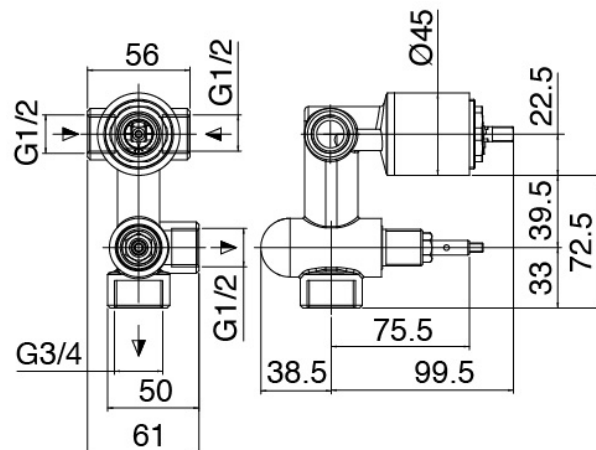

image not found or type unknown http://zazzeri.tesa.com.net/en/wp-content/uploads/2017/04/b3daf2_357a447007

Modern - Shower arm with shower head and hand shower

Codice kit: 3102 DDI-070

Shower arm with shower head, hand shower and built-in mixer – 2 exits

Componenti

Wall-mounted arm

Cod: 3100BR01A00

Showerhead

Shower head

Cod: 2900SO07A00

Antilimescale showerhead - D.220 mm - Inspectable

Stand alone hand shower

Cod: 31000413A00

Handshower set with water outlet and round plate

Single-lever mixer

Cod: 3102A401A00

Concealed shower mixer with diverter - external part

Lever

Cod: 3102MA02A00

Lever for built-in elements

Concealed part

Cod: 2900A401A00

Concealed shower mixer with diverter - concealed part

Finiture disponibili:

finiture speciali su richiesta salvo quantitativi minimi di ordine garantiti

chrome finish

CRCR

brushed steel