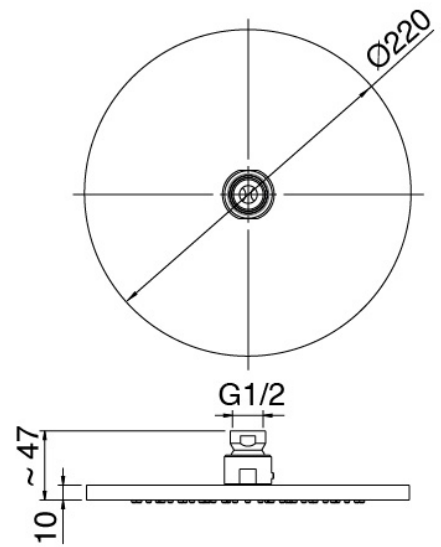

image not found or type unknown http://zazzeri.tesa.com.net/en/wp-content/uploads/2017/04/b3daf2_357a447007

Modern - Shower arm with shower head and hand shower

Codice kit: 3102 DDI-070

Shower arm with shower head, hand shower and built-in mixer – 2 exits

Componenti

Wall-mounted arm

Cod: 3100BR01A00

Showerhead

Shower head

Cod: 2900SO07A00

Antilimescale showerhead - D.220 mm - Inspectable

Stand alone hand shower

Cod: 31000413A00

Handshower set with water outlet and round plate

Single-lever mixer

Cod: 3102A401A00

Concealed shower mixer with diverter - external part

Lever

Cod: 3102MA02A00

Lever for built-in elements

Concealed part

Cod: 2900A401A00

Concealed shower mixer with diverter - concealed part

Finiture disponibili:

finiture speciali su richiesta salvo quantitativi minimi di ordine garantiti

chrome finish

CRCR

brushed steel