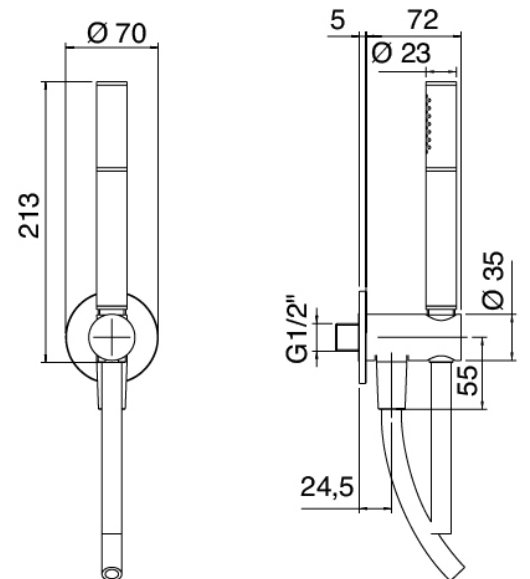

image not found or type unknown http://zazzeri.tesa.com.net/en/wp-content/uploads/2017/04/b3daf2_357a447007

Modern - Shower arm with shower head and hand shower

Codice kit: 3102 DDI-070

Shower arm with shower head, hand shower and built-in mixer – 2 exits

Componenti

Wall-mounted arm

Cod: 3100BR01A00

Showerhead

Shower head

Cod: 2900SO07A00

Antilimescale showerhead - D.220 mm - Inspectable

Stand alone hand shower

Cod: 31000413A00

Handshower set with water outlet and round plate

Single-lever mixer

Cod: 3102A401A00

Concealed shower mixer with diverter - external part

Lever

Cod: 3102MA02A00

Lever for built-in elements

Concealed part

Cod: 2900A401A00

Concealed shower mixer with diverter - concealed part

Finiture disponibili:

finiture speciali su richiesta salvo quantitativi minimi di ordine garantiti

chrome finish

CRCR

brushed steel