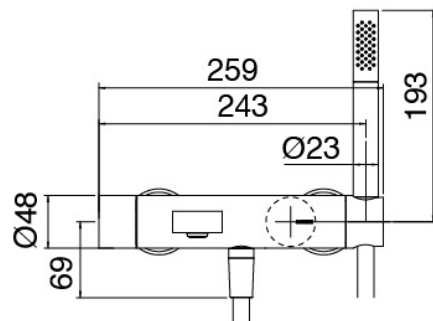

Modern - Wall-mounted bathtub set

Codice kit: 3102 EVP-050

Mixer set with hand shower and spout

Componenti

Mixer set with spout

Cod: 3102A400A00

Single lever bathtub mixer

Lever

Cod: 3102MA02A00

Lever for built-in elements

Finiture disponibili:

finiture speciali su richiesta salvo quantitativi minimi di ordine garantiti

chrome finish

CRCR

brushed steel

NFNF