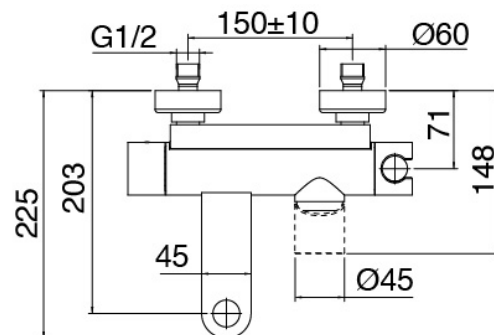

Modern - Wall-mounted bathtub set

Codice kit: 3102 EVP-050

Mixer set with hand shower and spout

Componenti

Mixer set with spout

Cod: 3102A400A00

Single lever bathtub mixer

Lever

Cod: 3102MA02A00

Lever for built-in elements

Finiture disponibili:

finiture speciali su richiesta salvo quantitativi minimi di ordine garantiti

chrome finish

CRCR

brushed steel

NFNF