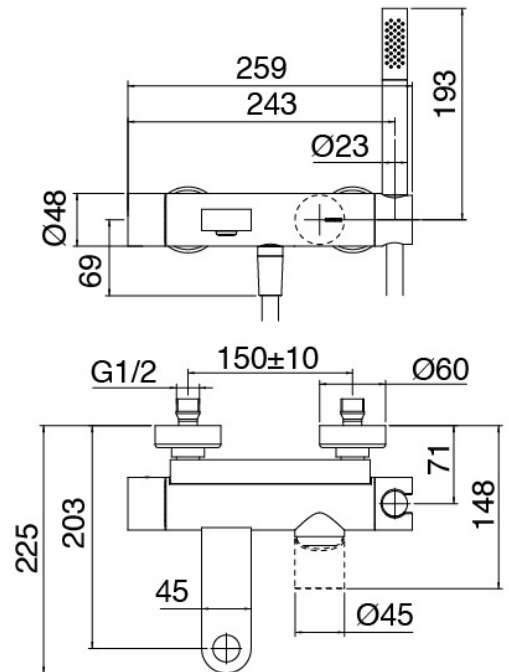

image not found or type unknown http://zazzeri.tesa.com.net/en/wp-content/uploads/2017/04/b3daf2_357a447007

Modern - Wall-mounted bathtub set

Codice kit: 3102 EVP-050

Mixer set with hand shower and spout

Componenti

Mixer set with spout

Cod: 3102A400A00

Single lever bathtub mixer

Lever

Cod: 3102MA02A00

Lever for built-in elements

Finiture disponibili: