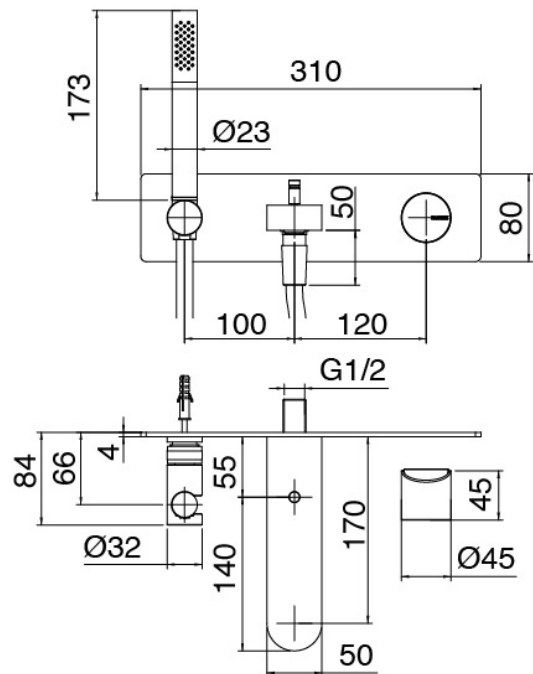

Modern - Built-in bathtub set

Codice kit: 3102 EVI-060

Built-in bathtub set - Two exits

Componenti

Mixer set with spout

Cod: 3102I401AA0

Built-in bathtub set -external part

Lever

Cod: 3102MA02A00

Lever for built-in elements

Concealed part

Cod: 2900B113A00

Built-in washbasin set - concealed part

Finiture disponibili:

finiture speciali su richiesta salvo quantitativi minimi di ordine garantiti