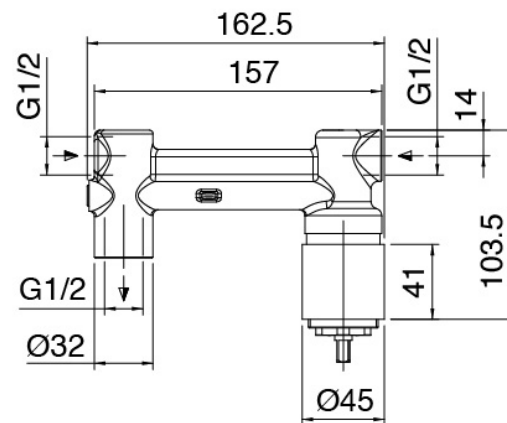

Modern - Built-in bathtub set

Codice kit: 3102 EVI-060

Built-in bathtub set - Two exits

Componenti

Mixer set with spout

Cod: 3102I401AA0

Built-in bathtub set -external part

Lever

Cod: 3102MA02A00

Lever for built-in elements

Concealed part

Cod: 2900B113A00

Built-in washbasin set - concealed part

Finiture disponibili:

finiture speciali su richiesta salvo quantitativi minimi di ordine garantiti