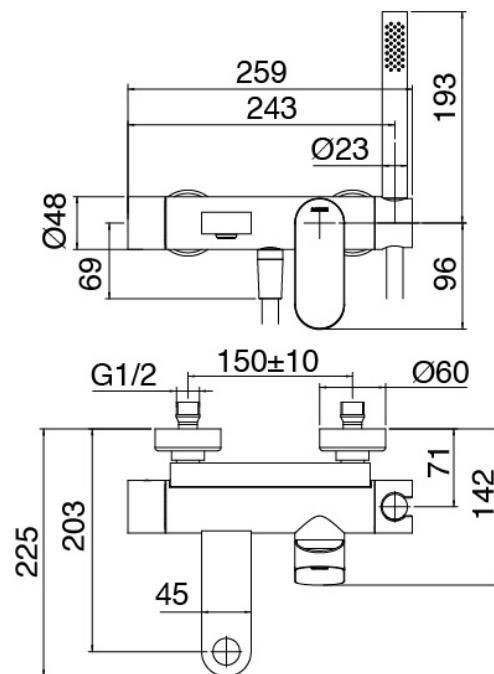

image not found or type unknown http://zazzeri.tesa.com.net/en/wp-content/uploads/2017/04/b3daf2_357a447007

Modern - Wall-mounted bathtub set

Codice kit: 3101 EVP-060

Mixer set with hand shower and spout

Componenti

Mixer set with spout

Cod: 31011400A00

Single lever bathtub mixer

Finiture disponibili:

finiture speciali su richiesta salvo quantitativi minimi di ordine garantiti

chrome finish

CRCR