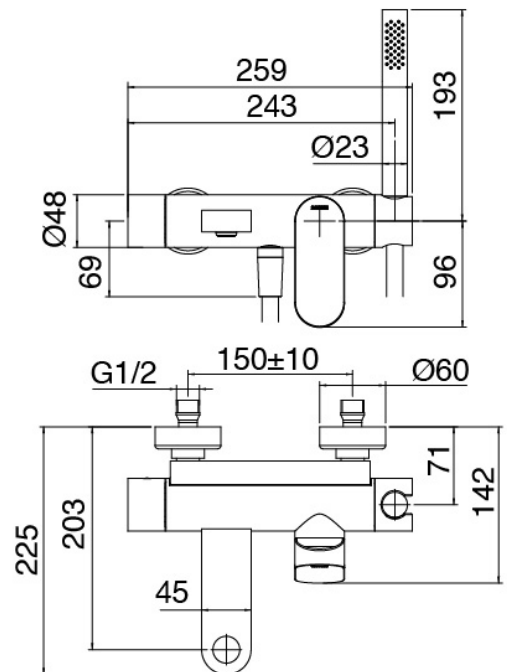

image not found or type unknown http://zazzeri.tesa.com.net/en/wp-content/uploads/2017/04/b3daf2_357a447007

Modern - Wall-mounted bathtub set

Codice kit: 3101 EVP-060

Mixer set with hand shower and spout

Componenti

Mixer set with spout

Cod: 31011400A00

Single lever bathtub mixer

Finiture disponibili:

finiture speciali su richiesta salvo quantitativi minimi di ordine garantiti

chrome finish

CRCR