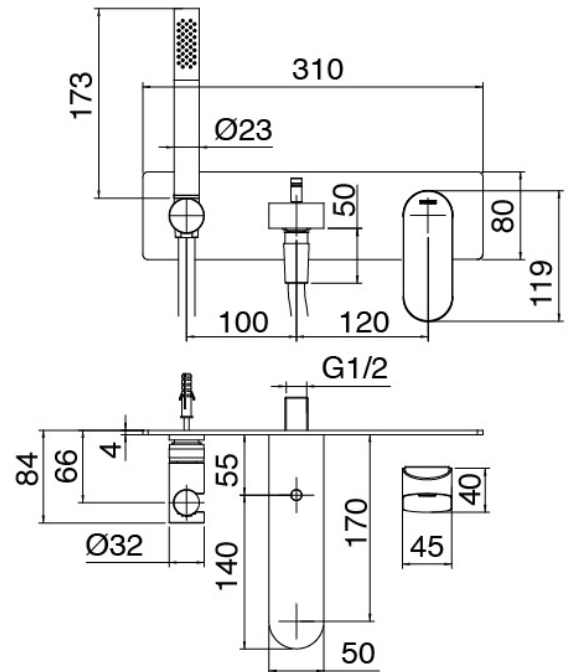

## Modern - Built-in bathtub set

Codice kit: 3101 EVI-070

Built-in bathtub set - Two exits

## Mixer set with spout

Cod: 3101I401AA0

Built-in bathtub set - external part

### Concealed part

Cod: 2900B113A00

Built-in washbasin set - concealed part