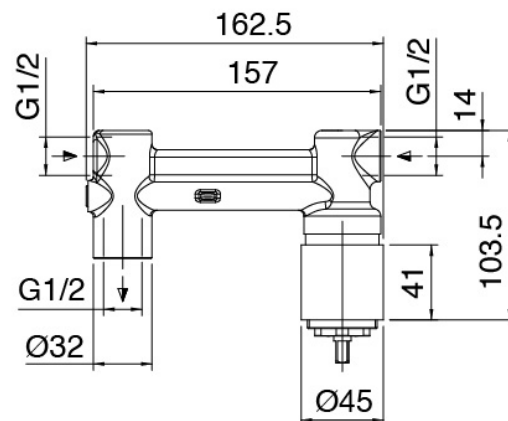

## Mixer set with spout

Cod: 3101I401AA0

Built-in bathtub set - external part

### Concealed part

Cod: 2900B113A00

Built-in washbasin set - concealed part