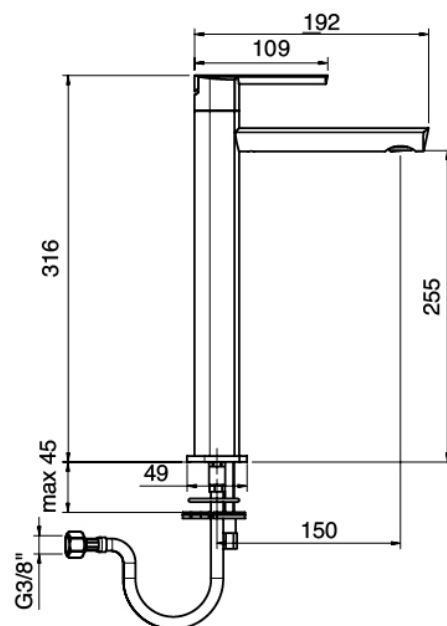

### Single-lever mixer

---

Cod: 44001096A00  
Single lever washbasin mixer

## Pressure-controlled drain

Cod: 2900K302A00

Pressure control drain