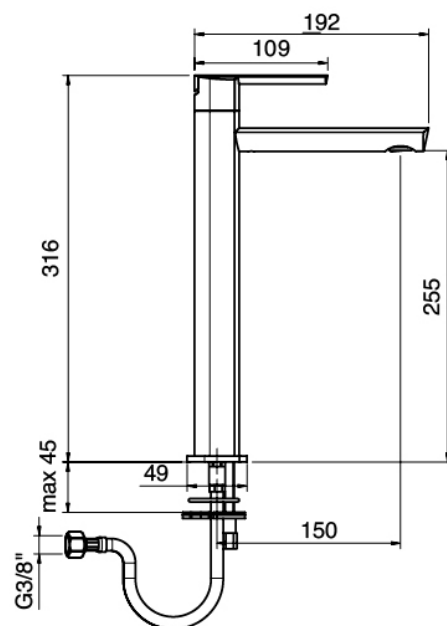

Modern - Washbasin mixer

Codice kit: 4400 MLX-030
Washbasin mixer with plug

Componenti

Single-lever mixer

Cod: 44001096A00
Single lever washbasin mixer

Pressure-controlled drain

Cod: 2900K302A00

Pressure control drain