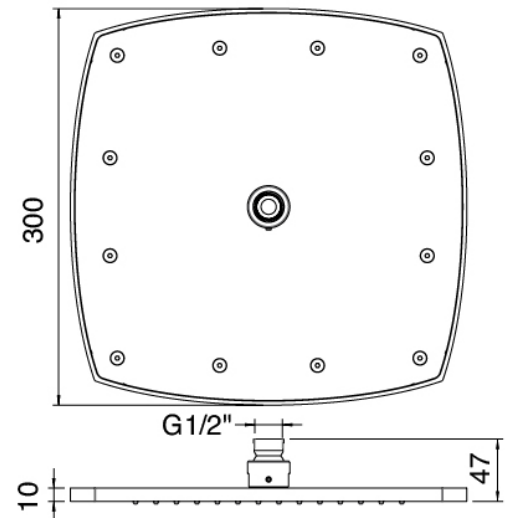

Componenti

Wall-mounted arm

Cod: 4400BR01A00

Shower arm

Stand alone hand shower

Cod: 44000414A00

Shower set

Single-lever mixer

Cod: 4400A401A00

Concealed shower mixer with diverter - external part

Untreated finish part

Cod: 4400B401A00

Concealed shower mixer with diverter - concealed part

Fixing plate

Cod: 2900B108A00

Fixing plate for ceiling and wall mtd. shower arm

Shower head

Cod: 4400SO02A00

Brass antilimescale showerhead- 300 x 300 -
INSPECTABLE

Finiture disponibili:

finiture speciali su richiesta salvo quantitativi minimi di ordine garantiti

cromo

CRCR

acciaio spazzolato