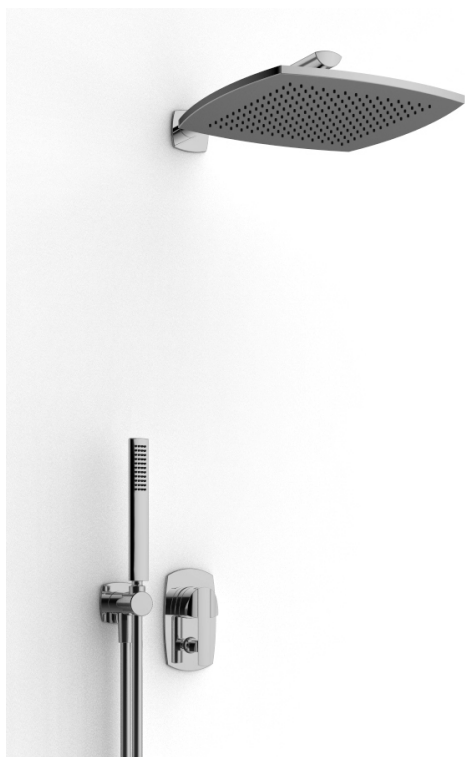

image not found or type unknown http://zazzeri.tesa.com.net/en/wp-content/uploads/2017/04/b3daf2_357a447007

Modern - Shower arm with shower head and hand shower

Codice kit: 4400 DDI-090

Shower arm with shower head, hand shower and built-in mixer – 2 exits

Componenti

Wall-mounted arm

Cod: 4400BR01A00

Shower arm

Stand alone hand shower

Cod: 44000414A00

Shower set

Single-lever mixer

Cod: 4400A401A00

Concealed shower mixer with diverter - external part

Untreated finish part

Cod: 4400B401A00

Concealed shower mixer with diverter - concealed part

Fixing plate

Cod: 2900B108A00

Fixing plate for ceiling and wall mtd. shower arm

Shower head

Cod: 4400SO02A00

Brass antilimescale showerhead- 300 x 300 -
INSPECTABLE

Finiture disponibili:

finiture speciali su richiesta salvo quantitativi minimi di ordine garantiti

cromo

CRCR

acciaio spazzolato