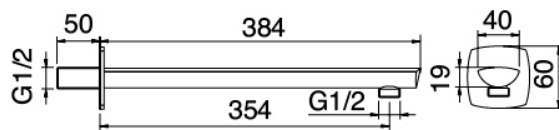

image not found or type unknown http://zazzeri.tesa.com.net/en/wp-content/uploads/2017/04/b3daf2_357a447007

Modern - Shower arm with shower head and hand shower

Codice kit: 4400 DDI-090

Shower arm with shower head, hand shower and built-in mixer – 2 exits

Componenti

Wall-mounted arm

Cod: 4400BR01A00

Shower arm

Stand alone hand shower

Cod: 44000414A00

Shower set

Single-lever mixer

Shower head

Cod: 4400SO02A00

Brass antilimescale showerhead- 300 x 300 -
INSPECTABLE

Finiture disponibili:

finiture speciali su richiesta salvo quantitativi minimi di ordine garantiti

cromo

CRCR

acciaio spazzolato