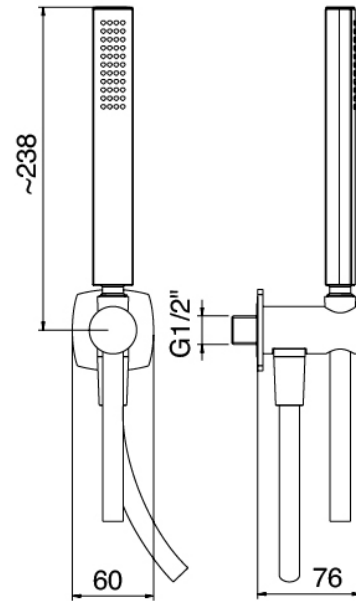

image not found or type unknown http://zazzeri.tesa.com.net/en/wp-content/uploads/2017/04/b3daf2_357a447007

Modern - Shower arm with shower head and hand shower

Codice kit: 4400 DDI-090

Shower arm with shower head, hand shower and built-in mixer – 2 exits

Componenti

Wall-mounted arm

Cod: 4400BR01A00

Shower arm

Stand alone hand shower

Cod: 44000414A00

Shower set

Single-lever mixer

Cod: 4400A401A00

Concealed shower mixer with diverter - external part

Untreated finish part

Cod: 4400B401A00

Concealed shower mixer with diverter - concealed part

Fixing plate

Cod: 2900B108A00

Fixing plate for ceiling and wall mtd. shower arm

Shower head

Cod: 4400SO02A00

Brass antilimescale showerhead- 300 x 300 -
INSPECTABLE

Finiture disponibili:

finiture speciali su richiesta salvo quantitativi minimi di ordine garantiti

cromo

CRCR

acciaio spazzolato