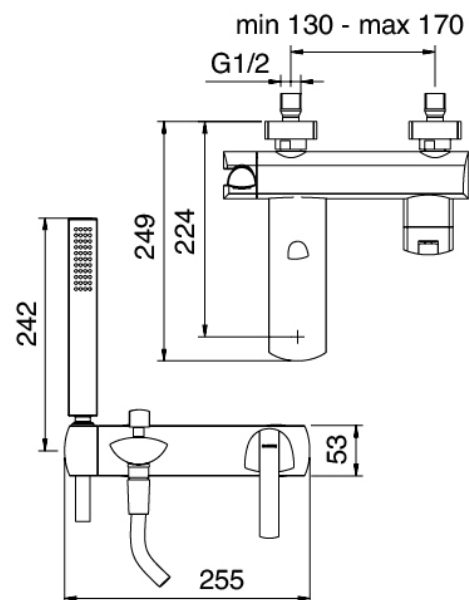

image not found or type unknown http://zazzeri.tesa.com.net/en/wp-content/uploads/2017/04/b3daf2_357a447007

Modern - Wall-mounted bathtub set

Codice kit: 4400 EVP-070

Wall-mounted bathtub set mixer – 2 exits

Componenti

Mixer set with spout

Cod: 44001400A00

Single lever bathtub mixer

Finiture disponibili:

finiture speciali su richiesta salvo quantitativi minimi di ordine garantiti

cromo

CRCR