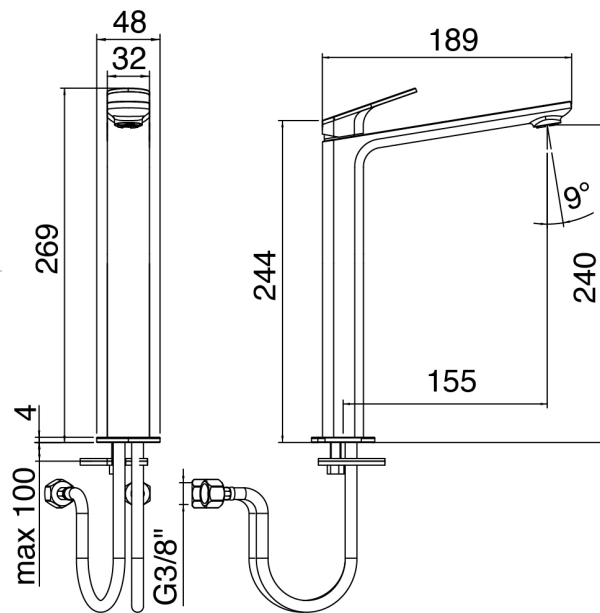

image not found or type unknown http://zazzeri.tesa.com.net/en/wp-content/uploads/2017/04/b3daf2_357a447007

SURF - Washbasin mixer

Codice kit: 6300 MLX-030

Single lever washbasin mixer with plug

Componenti

Single-lever mixer

Cod: 63001099A00

Single lever washbasin mixer without plug - L189 x
H240 mm

Finiture disponibili:

finiture speciali su richiesta salvo quantitativi minimi di ordine garantiti

chrome finish