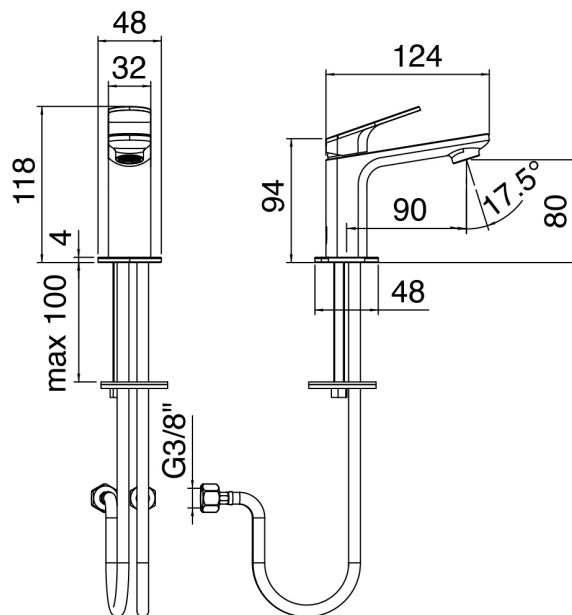

image not found or type unknown http://zazzeri.itesa.com.net/en/wp-content/uploads/2017/04/b3daf2_357a447007

SURF - Washbasin mixer

Codice kit: 6300 MLX-010

Single lever washbasin mixer with plug

Componenti

Single-lever mixer

Cod: 63001010A00

Single lever washbasin mixer without plug - L124 x
H80 mm

Finiture disponibili:

finiture speciali su richiesta salvo quantitativi minimi di ordine garantiti

chrome finish