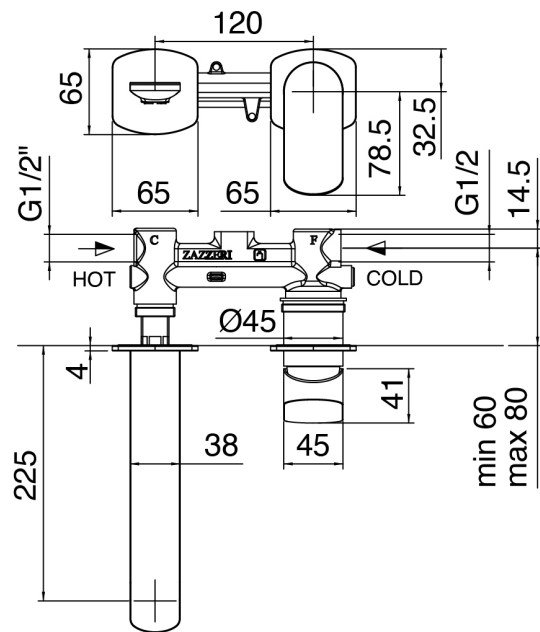

SURF - Built-in washbasin set

Codice kit: 6300 MLI-050

Built-in washbasin set

Componenti

Single-lever mixer

Cod: 6300A113AA1

Built-in washbasin set - Spout 225 mm - external part

Concealed part

Cod: 2900B113A00

Built-in washbasin set - concealed part

Finiture disponibili:

finiture speciali su richiesta salvo quantitativi minimi di ordine garantiti

chrome finish

CRCR

brushed steel

NFNF

white

1010

black

3131

polished brass

OLOL