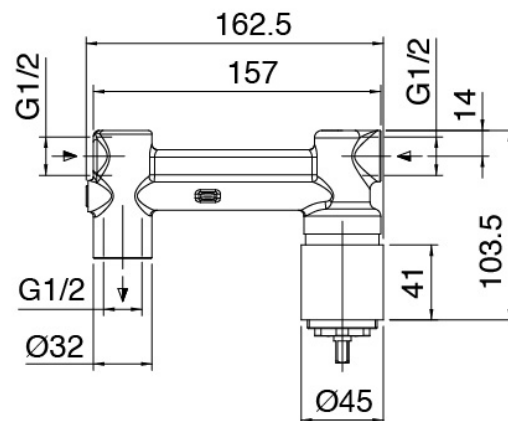

SURF - Built-in washbasin set

Codice kit: 6300 MLI-050

Built-in washbasin set

Componenti

Single-lever mixer

Cod: 6300A113AA1

Built-in washbasin set - Spout 225 mm - external part

Concealed part

Cod: 2900B113A00

Built-in washbasin set - concealed part

Finiture disponibili:

finiture speciali su richiesta salvo quantitativi minimi di ordine garantiti

chrome finish

CRCR

brushed steel

NFNF