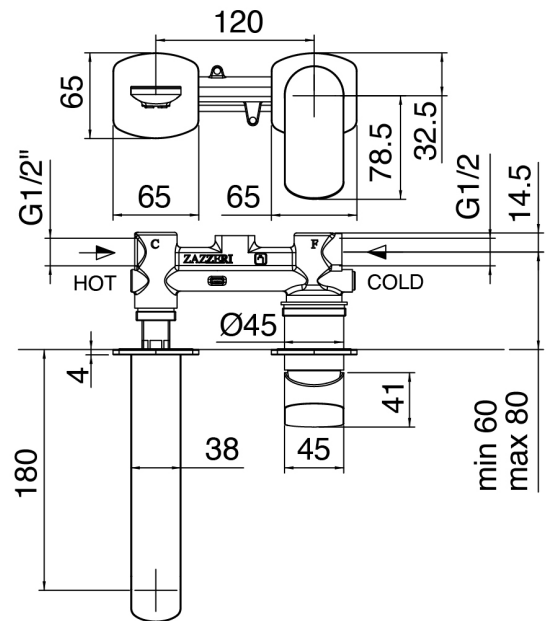

SURF - Built-in washbasin set

Codice kit: 6300 MLI-040

Built-in washbasin set

Componenti

Single-lever mixer

Cod: 6300A113AA0

Built-in washbasin set - Spout 180 mm - external part

Concealed part

Cod: 2900B113A00

Built-in washbasin set - concealed part

Finiture disponibili:

finiture speciali su richiesta salvo quantitativi minimi di ordine garantiti

chrome finish

CRCR

brushed steel

NFNF