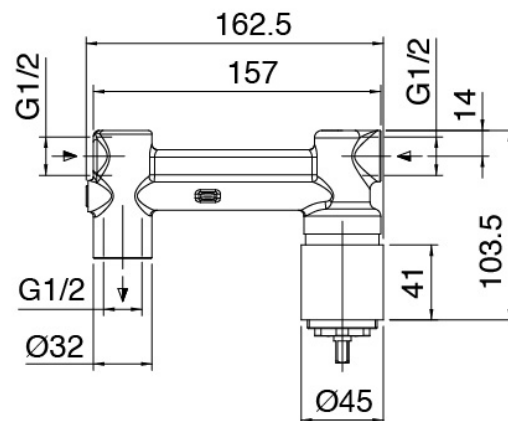

image not found or type unknown http://zazzeri.itesa.com.net/en/wp-content/uploads/2017/04/b3daf2_357a447007

SURF - Built-in washbasin set

Codice kit: 6300 MLI-040

Built-in washbasin set

Componenti

Single-lever mixer

Cod: 6300A113AA0

Built-in washbasin set - Spout 180 mm - external part

Concealed part

Cod: 2900B113A00

Built-in washbasin set - concealed part

Finiture disponibili:

finiture speciali su richiesta salvo quantitativi minimi di ordine garantiti