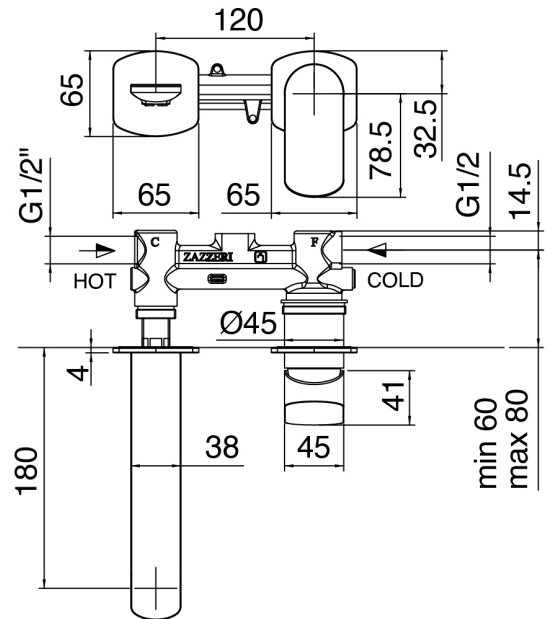

image not found or type unknown http://zazzeri.itesa.com.net/en/wp-content/uploads/2017/04/b3daf2_357a447007

SURF - Built-in washbasin set

Codice kit: 6300 MLI-040

Built-in washbasin set

Componenti

Single-lever mixer

Cod: 6300A113AA0

Built-in washbasin set - Spout 180 mm - external part

Concealed part

Cod: 2900B113A00

Built-in washbasin set - concealed part

Finiture disponibili:

finiture speciali su richiesta salvo quantitativi minimi di ordine garantiti