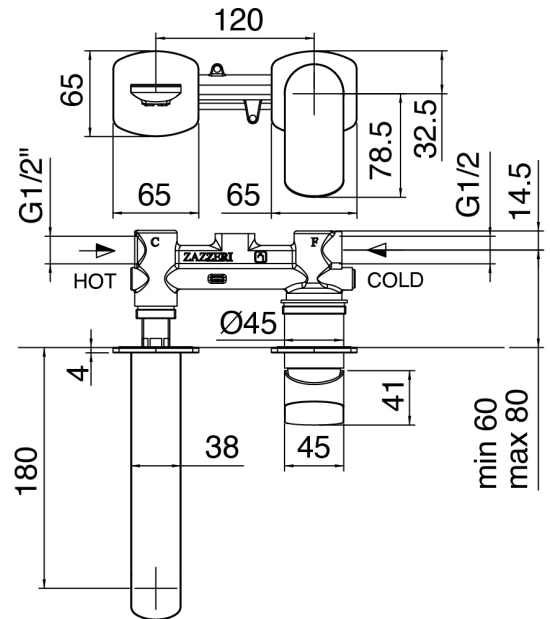

SURF - Built-in washbasin set

Codice kit: 6300 MLI-040

Built-in washbasin set

Componenti

Single-lever mixer

Cod: 6300A113AA0

Built-in washbasin set - Spout 180 mm - external part

Concealed part

Cod: 2900B113A00

Built-in washbasin set - concealed part

Finiture disponibili:

finiture speciali su richiesta salvo quantitativi minimi di ordine garantiti

chrome finish

CRCR

brushed steel

NFNF