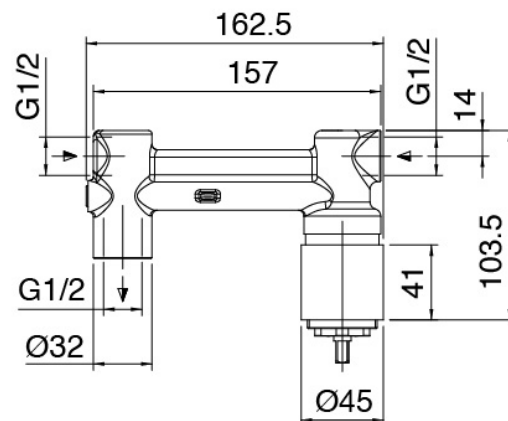

SURF - Built-in washbasin set

Codice kit: 6300 MLI-040

Built-in washbasin set

Componenti

Single-lever mixer

Cod: 6300A113AA0

Built-in washbasin set - Spout 180 mm - external part

Concealed part

Cod: 2900B113A00

Built-in washbasin set - concealed part

Finiture disponibili:

finiture speciali su richiesta salvo quantitativi minimi di ordine garantiti

chrome finish

CRCR

brushed steel

NFNF