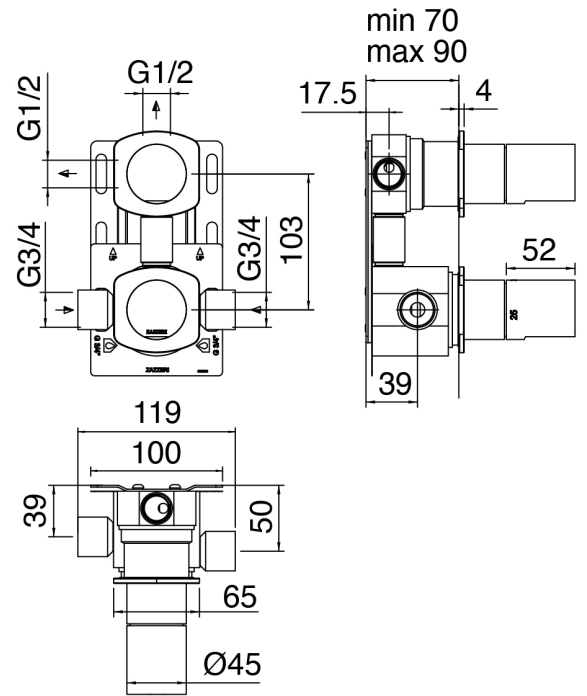

Diverter

Cod: 6300Y408AA0

Diverter for thermostatic unit - external part