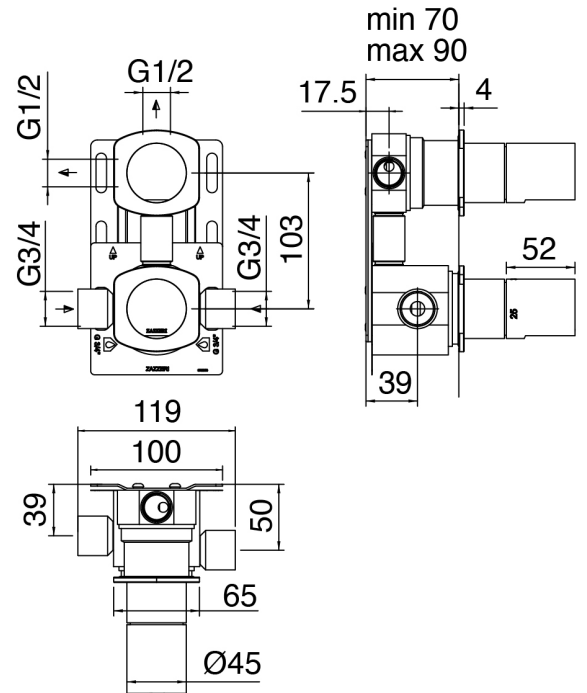

Thermostatic control

Cod: 6300T550AA0

Concealed thermostatic mixer - external parts

Finiture disponibili:

finiture speciali su richiesta salvo quantitativi minimi di ordine garantiti

chrome finish

CRCR