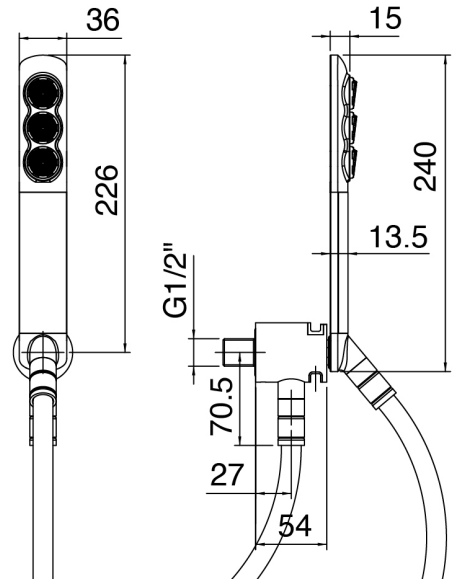

### Shower arm

Cod: 3600BR01A00

Shower arm

### Shower head

Cod: 2900SO06A00

Antilimescale showerhead - D.315 mm - Inspectable

### Concealed part

Cod: 3300D802A00

2-way concealed Smart thermostatic mixer (1 diverter with Stop) - concealed parts

## Diverter

Cod: 6300Y408AA0

Diverter for thermostatic unit - external part