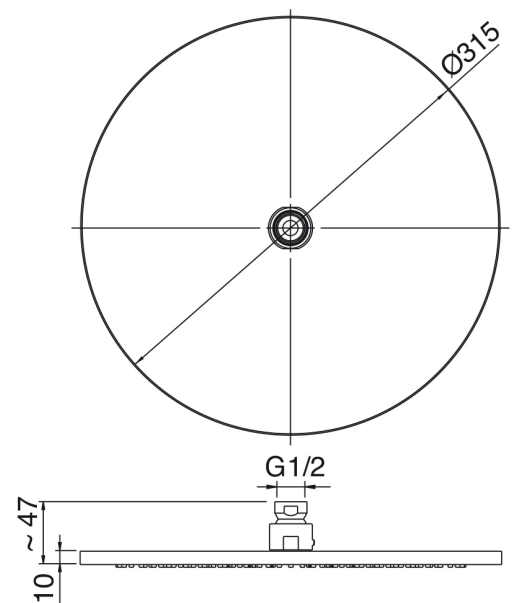

## SURF - Built-in shower set

Codice kit: 6300 DDI-120

2-way concealed thermostatic mixer with showerhead and hand shower SURF

### Shower arm

Cod: 3600BR01A00

Shower arm

### Shower head

Cod: 2900SO06A00

Antilimescale showerhead - D.315 mm - Inspectable