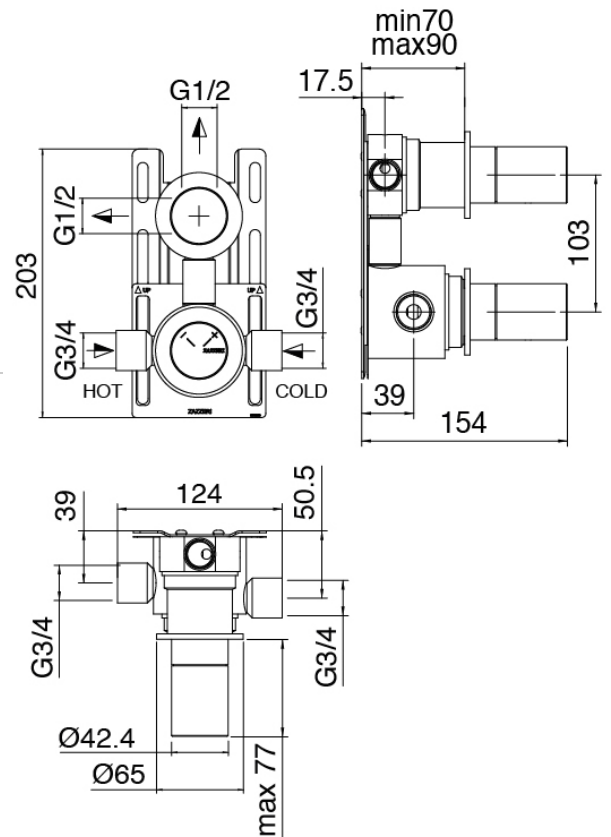

### Shower arm

Cod: 3600BR01A00

Shower arm

### Shower head

Cod: 2900SO06A00

Antilimescale showerhead - D.315 mm - Inspectable

### Handshower set Surf

Cod: 6300Q419A00

Shower set - Antilimescale handshower SURF water outlet and support

### Concealed part

Cod: 3300D802A00

2-way concealed Smart thermostatic mixer (1 diverter with Stop) - concealed parts