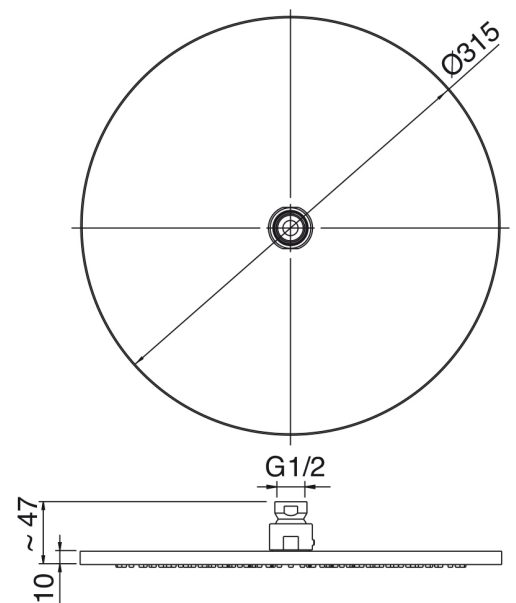

SURF - Built-in shower set

Codice kit: 6300 DDI-120

2-way concealed thermostatic mixer with showerhead and hand shower SURF

Componenti

Shower arm

Cod: 3600BR01A00

Shower arm

Shower head

Cod: 2900SO06A00

Antilimescale showerhead - D.315 mm - Inspectable

Handshower set Surf

Cod: 6300Q419A00

Shower set - Antilimescale handshower SURF water outlet and support

Concealed part

Cod: 3300D802A00

2-way concealed Smart thermostatic mixer (1 diverter with Stop) - concealed parts