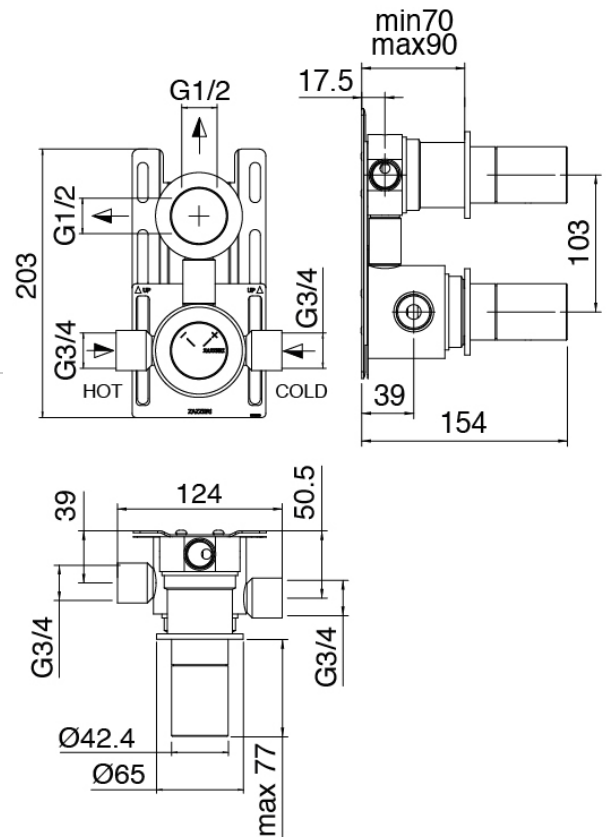

SURF - Built-in shower set

Codice kit: 6300 DDI-120

2-way concealed thermostatic mixer with showerhead and hand shower SURF

Componenti

Shower arm

Cod: 3600BR01A00

Shower arm

Shower head

Cod: 2900SO06A00

Antilimescale showerhead - D.315 mm - Inspectable

Handshower set Surf

Cod: 6300Q419A00

Shower set - Antilimescale handshower SURF water outlet and support

Concealed part

Cod: 3300D802A00

2-way concealed Smart thermostatic mixer (1 diverter with Stop) - concealed parts

Diverter

Cod: 6300Y408AA0

Diverter for thermostatic unit - external part

Thermostatic control

Cod: 6300T550AA0

Concealed thermostatic mixer - external parts

Finiture disponibili:

finiture speciali su richiesta salvo quantitativi minimi di ordine garantiti