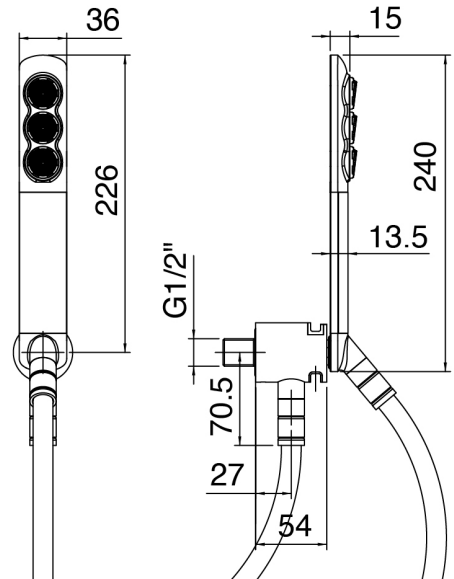

SURF - Built-in shower set

Codice kit: 6300 DDI-120

2-way concealed thermostatic mixer with showerhead and hand shower SURF

Componenti

Shower arm

Cod: 3600BR01A00

Shower arm

Shower head

Cod: 2900SO06A00

Antilimescale showerhead - D.315 mm - Inspectable

Handshower set Surf

Cod: 6300Q419A00

Shower set - Antilimescale handshower SURF water outlet and support

Concealed part

Cod: 3300D802A00

2-way concealed Smart thermostatic mixer (1 diverter with Stop) - concealed parts

Diverter

Cod: 6300Y408AA0

Diverter for thermostatic unit - external part

Thermostatic control

Cod: 6300T550AA0

Concealed thermostatic mixer - external parts

Finiture disponibili:

finiture speciali su richiesta salvo quantitativi minimi di ordine garantiti