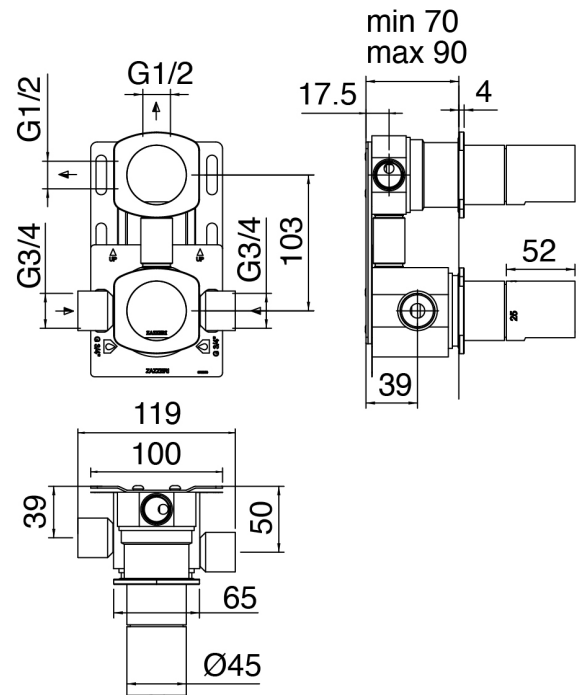

SURF - Built-in shower set

Codice kit: 6300 DDI-120

2-way concealed thermostatic mixer with showerhead and hand shower SURF

Componenti

Shower arm

Cod: 3600BR01A00

Shower arm

Shower head

Cod: 2900SO06A00

Antilimescale showerhead - D.315 mm - Inspectable

Handshower set Surf

Cod: 6300Q419A00

Shower set - Antilimescale handshower SURF water outlet and support

Concealed part

Cod: 3300D802A00

2-way concealed Smart thermostatic mixer (1 diverter with Stop) - concealed parts

Diverter

Cod: 6300Y408AA0

Diverter for thermostatic unit - external part

Thermostatic control

Cod: 6300T550AA0

Concealed thermostatic mixer - external parts

Finiture disponibili:

finiture speciali su richiesta salvo quantitativi minimi di ordine garantiti