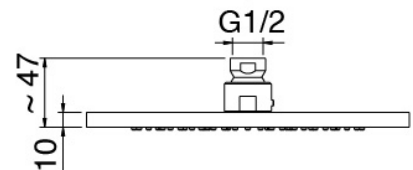

SURF - Built-in shower set

Codice kit: 6300 DDI-110

2-way concealed shower mixer with with showerhead and hand shower SURF

Componenti

Shower arm

Cod: 3600BR01A00

Shower arm

Shower head

Cod: 2900SO07A00

Antilimescale showerhead - D.220 mm - Inspectable

Handshower set Surf

Cod: 6300Q419A00

Shower set - Antilimescale handshower SURF water outlet and support

Concealed part

Cod: 2900A401A00

Concealed shower mixer with diverter - concealed part

Single-lever mixer

Cod: 6300A401AA0

Concealed shower mixer with diverter - external part

Finiture disponibili:

finiture speciali su richiesta salvo quantitativi minimi di ordine garantiti

chrome finish

CRCR